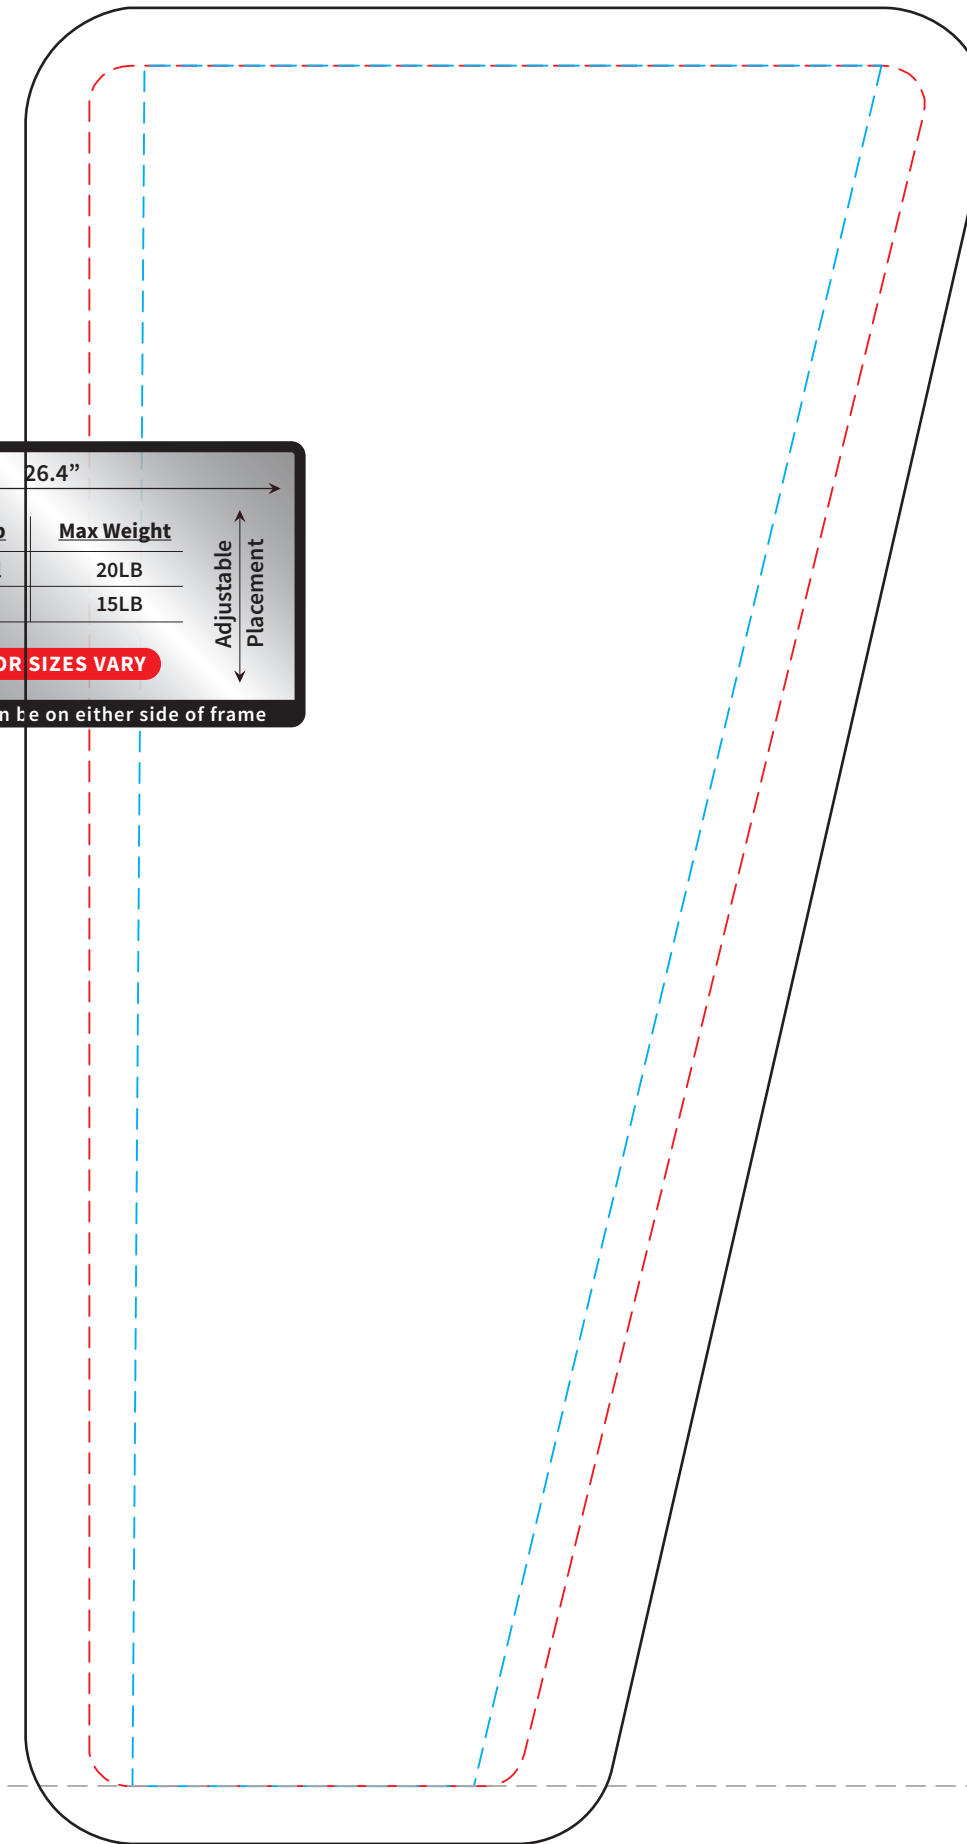

IMPORTANT: Please account for monitors or tables that may interfere with the art.

Infinity Wing Wide Top

- Layout Area: 50.125" x 95.625"
- - - Safe Area: 43.50" x 89.60"
- - - Area If Being Overlapped: 39.5"W x 89.60"H

- Keep all critical art inside stitch lines.
- Template is at 1/10 Scale.
- Convert all text to outlines, or supply font.
- All images must be at least 72 DPI at full scale.
- Supply all linked art files.

Front & Back

26.4"	
14.9"	Adjustable Placement
Monitor Clip	Max Weight
Double Wall	20LB
Single Wall	15LB
MONITOR SIZES VARY	
Note: Monitor can be on either side of frame	

Front & Back