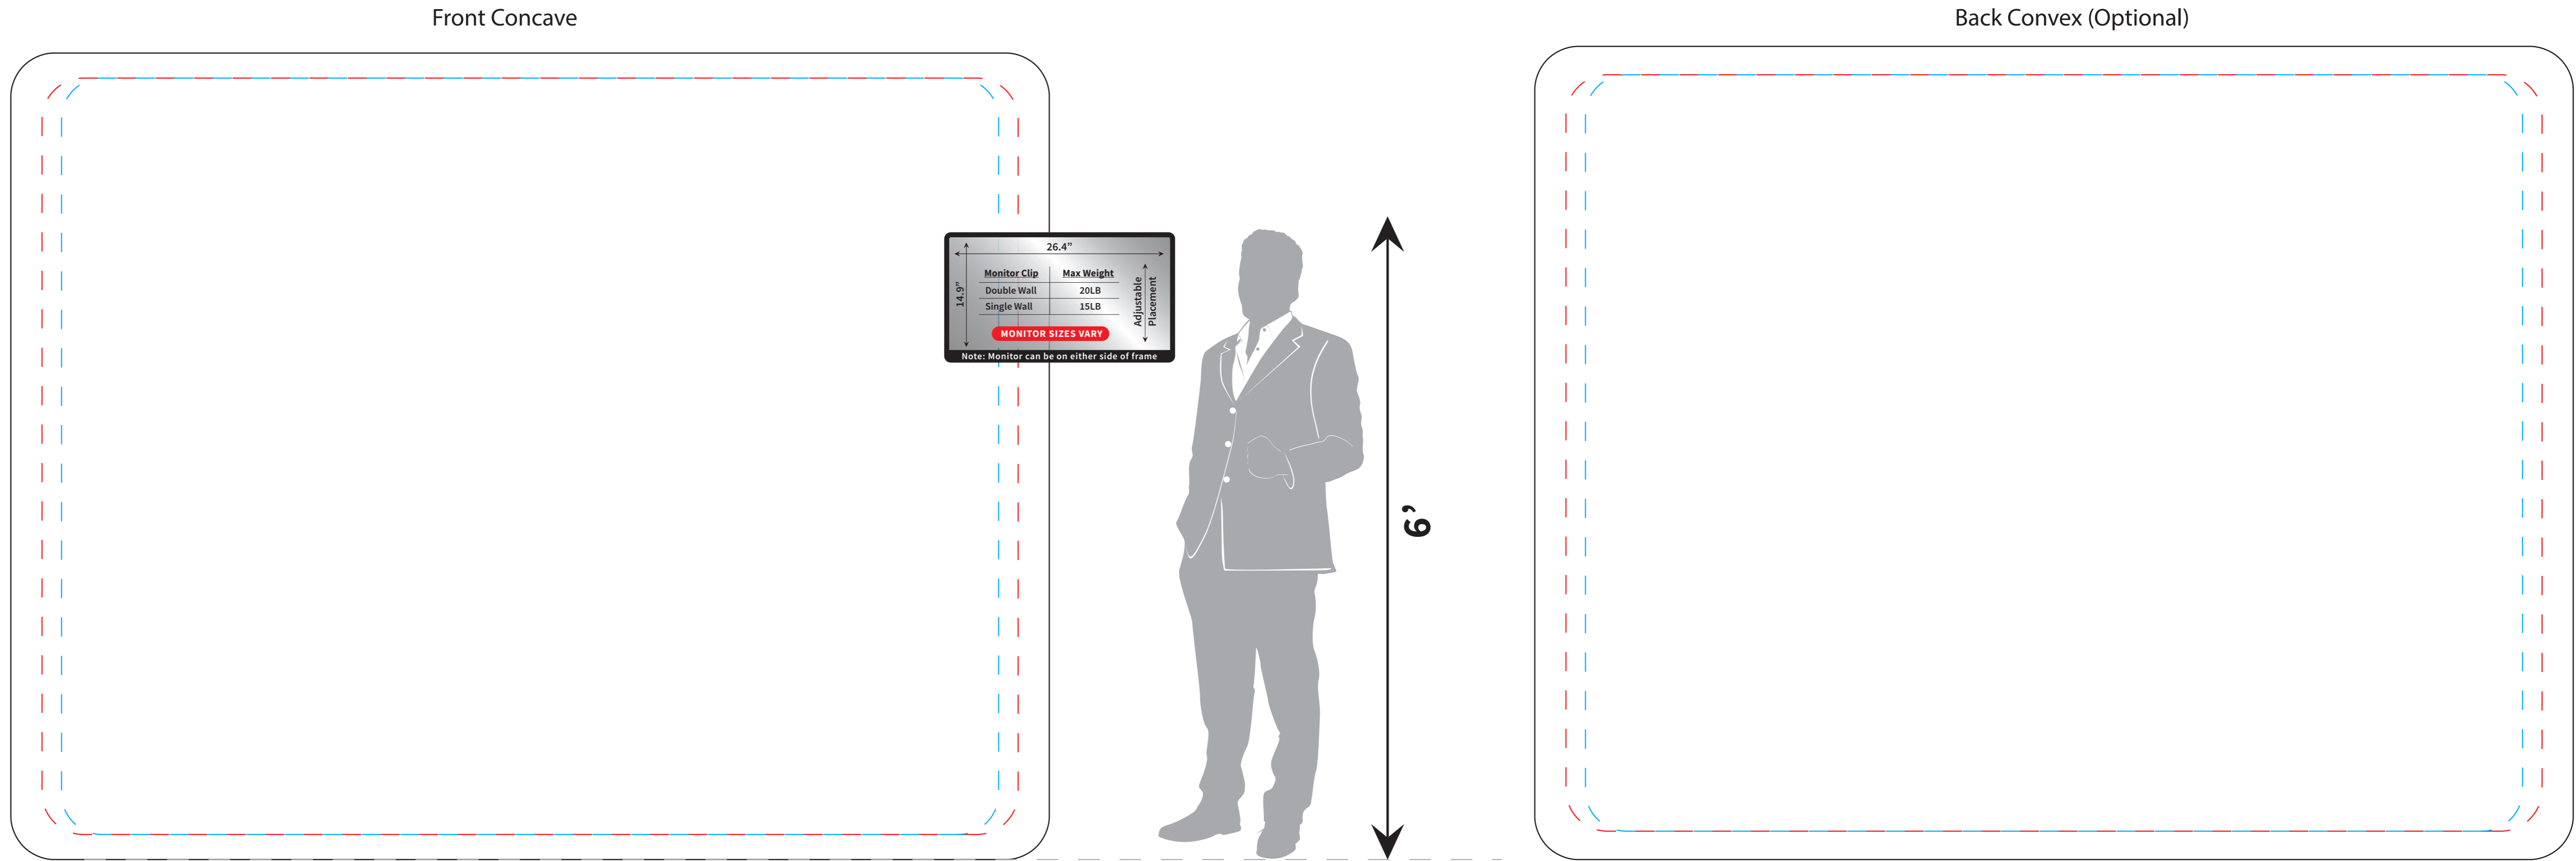

IMPORTANT: Please account for monitors or tables that may interfere with the art.

Infinity 10' Vertical Curve

- Layout Area - 118.75"W x 90.25"H
- - - Safe Area - 114"W x 86.52"H
- - - Area If Being Overlapped: 109.44"W x 86.52"H

- Keep all critical art inside stitch lines.
- Template is at 1/10 Scale.
- Convert all text to outlines, or supply font.
- All images must be at least 72 DPI at full scale.
- Supply all linked art files.

1/10 Scale

Revised 11/15/2021