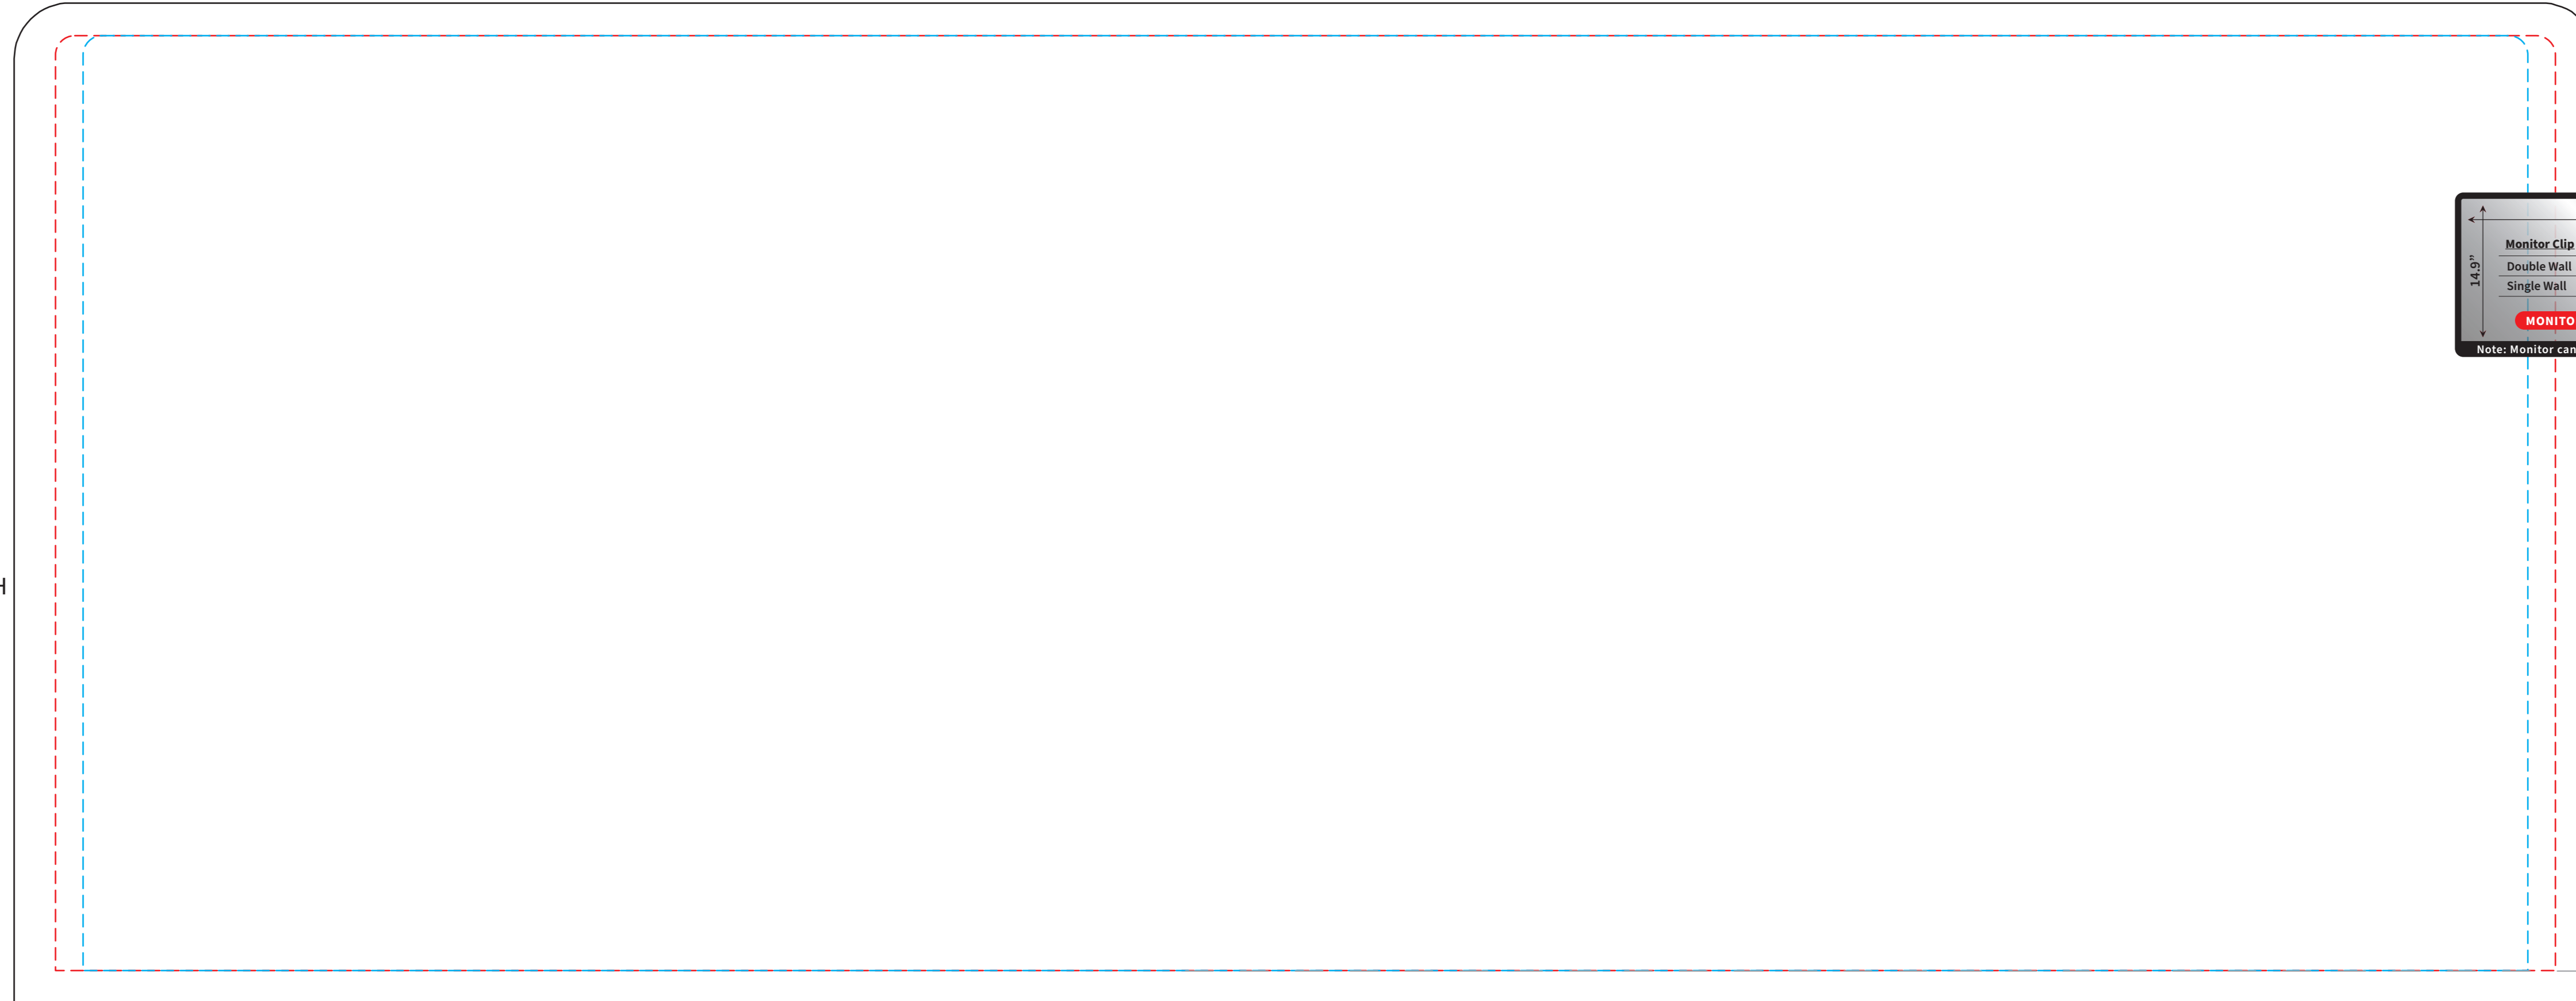

IMPORTANT: Please account for monitors or tables that may interfere with the art.

Infinity Straight 20' Wall

- Layout Area : 234.125"W x 90.75"H
- - - Safe Area : 226.62"W x 84.75"H
- - - Area If Being Overlapped: 221.62"W x 84.75"H

- Keep all critical art inside stitch lines.
- Template is at 1/10 Scale.
- Convert all text to outlines, or supply font.
- All images must be at least 72 DPI at full scale.
- Supply all linked art files.

26.4"	
Monitor Clip	Max Weight
Double Wall	20LB
Single Wall	15LB
MONITOR SIZES VARY	
Note: Monitor can be on either side of frame	

1/10 Scale

Revised 11/10/2021