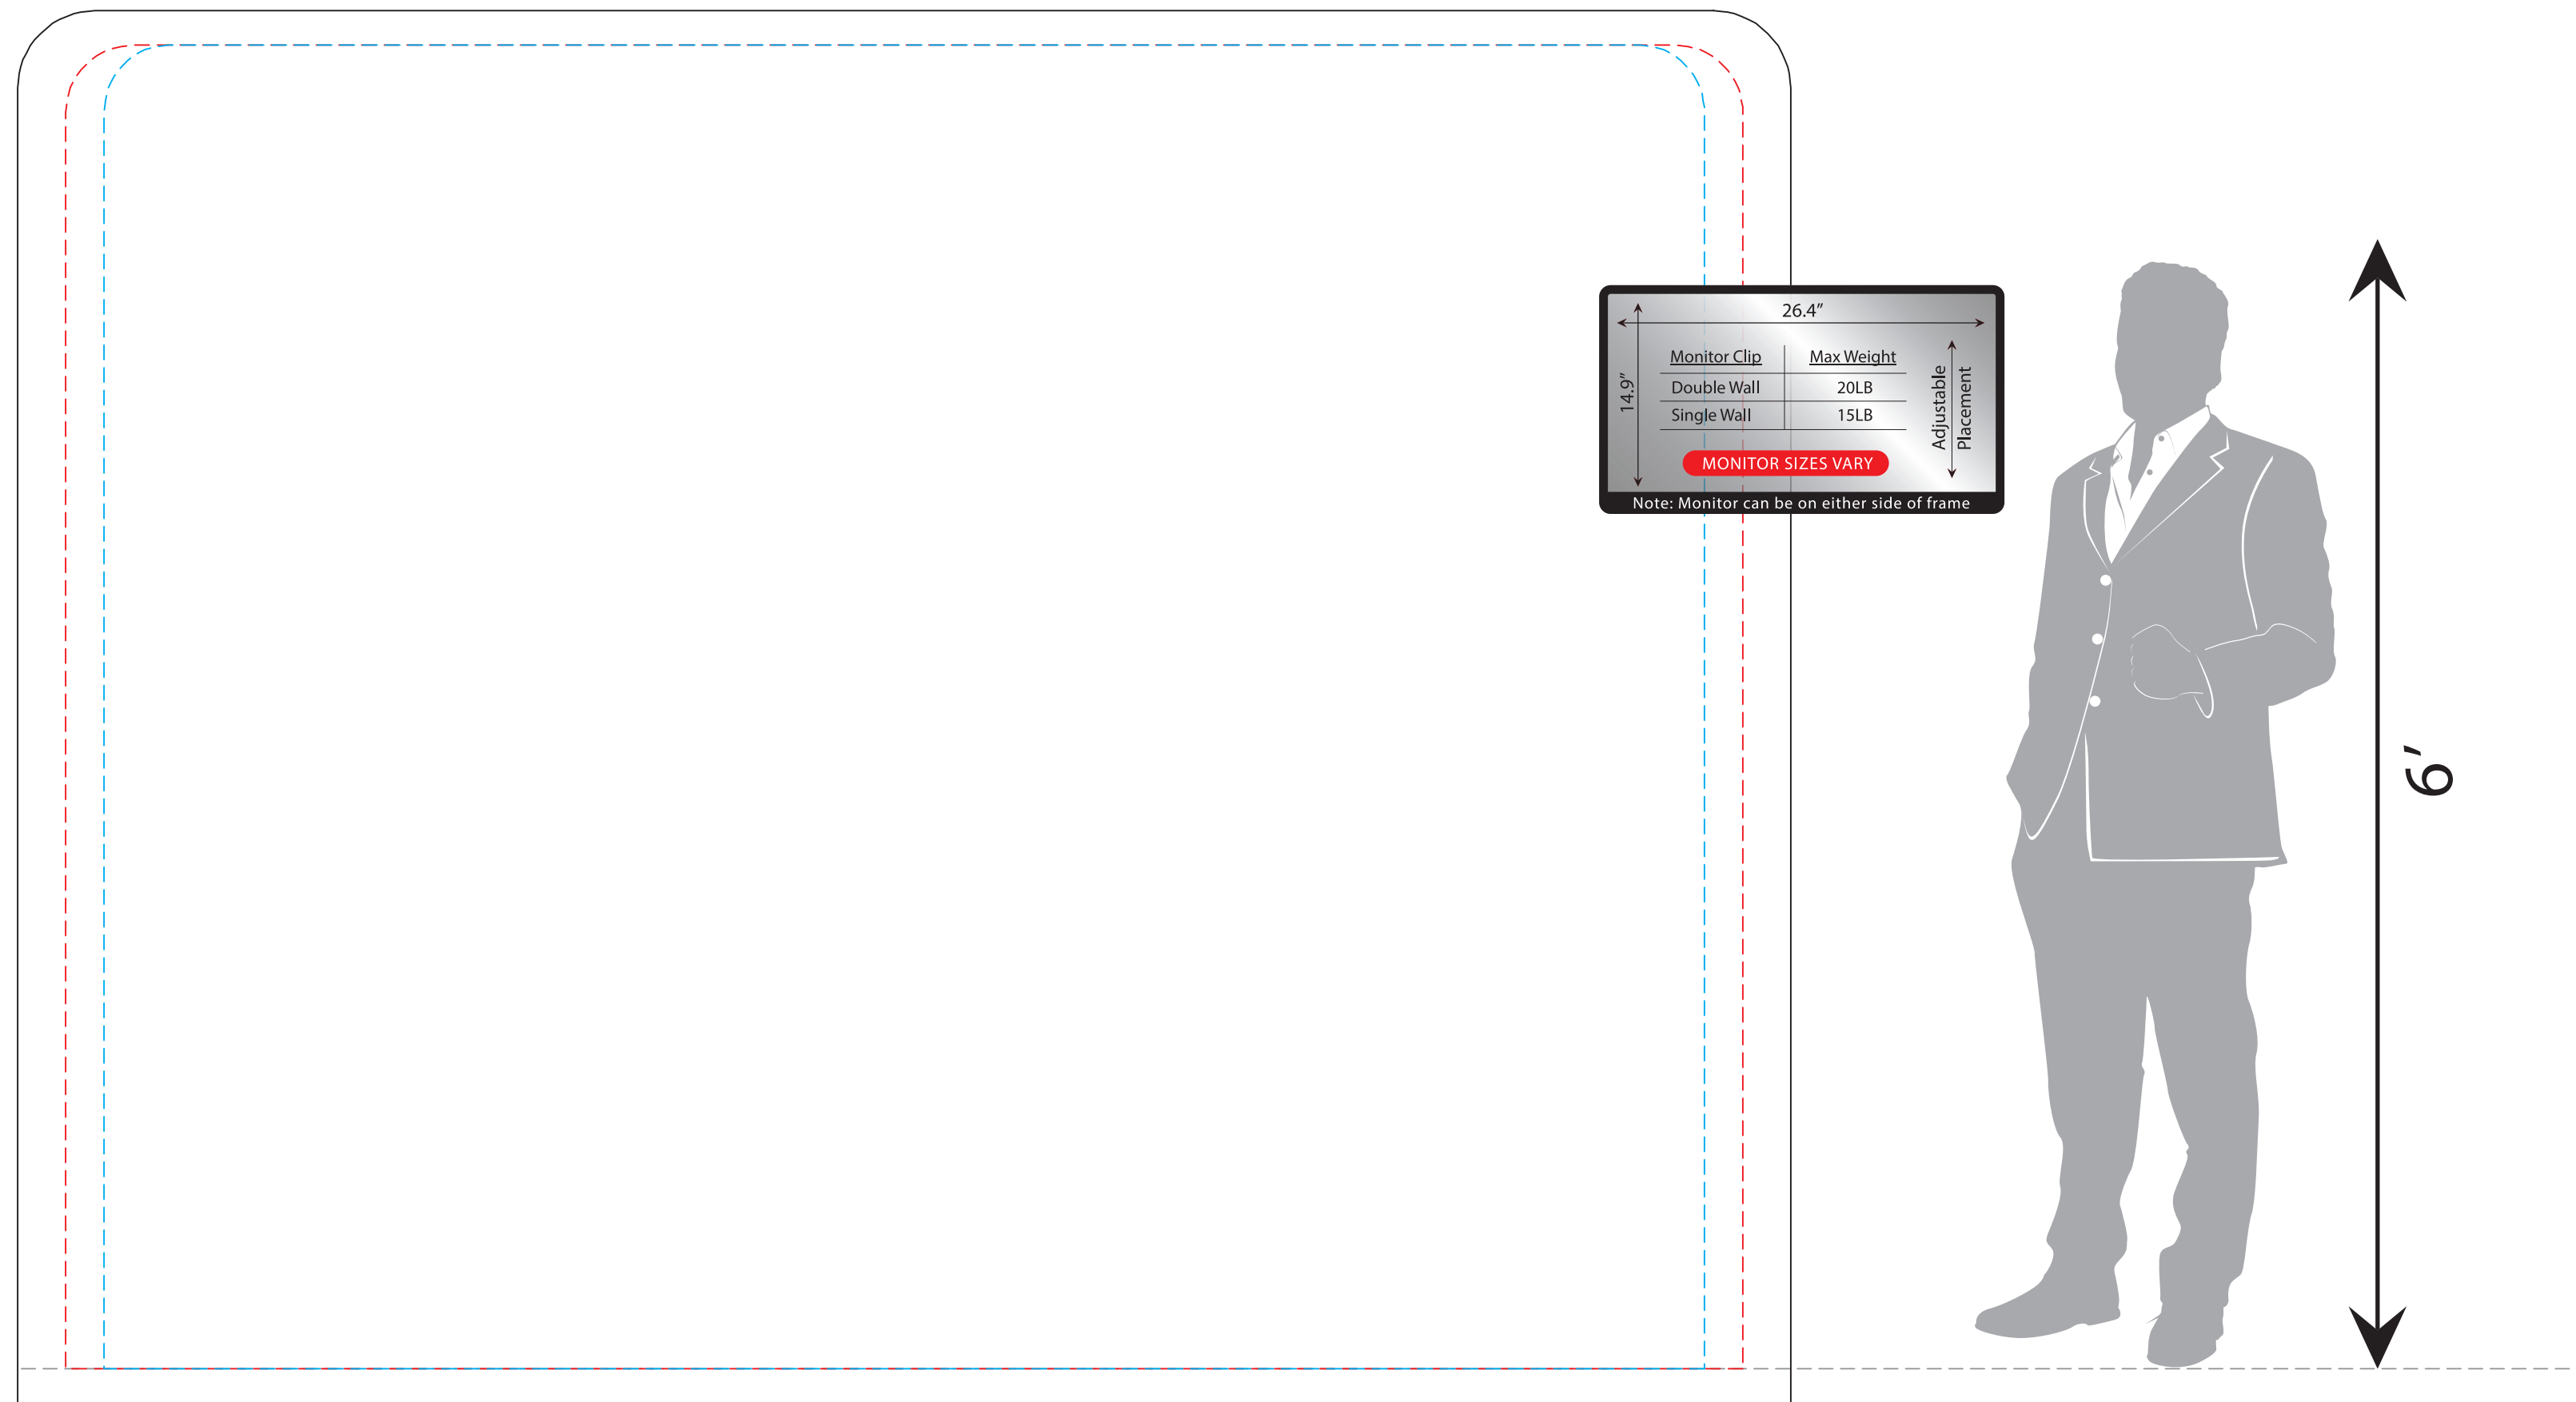

**IMPORTANT:** Please account for monitors or tables that may interfere with the art.

# Infinity Straight 10' Wall

- Layout Area : 115.5"W x 90.75"H
- - - Safe Area : 109.25"W x 86.21"H
- - - Area If Being Overlapped: 104.25"W x 86.21"H

- Keep all critical art inside stitch lines.
- Template is at 1/10 Scale.
- Convert all text to outlines, or supply font.
- All images must be at least 72 DPI at full scale.
- Supply all linked art files.

Front & Back

1/10 Scale

Revised 11/10/2021