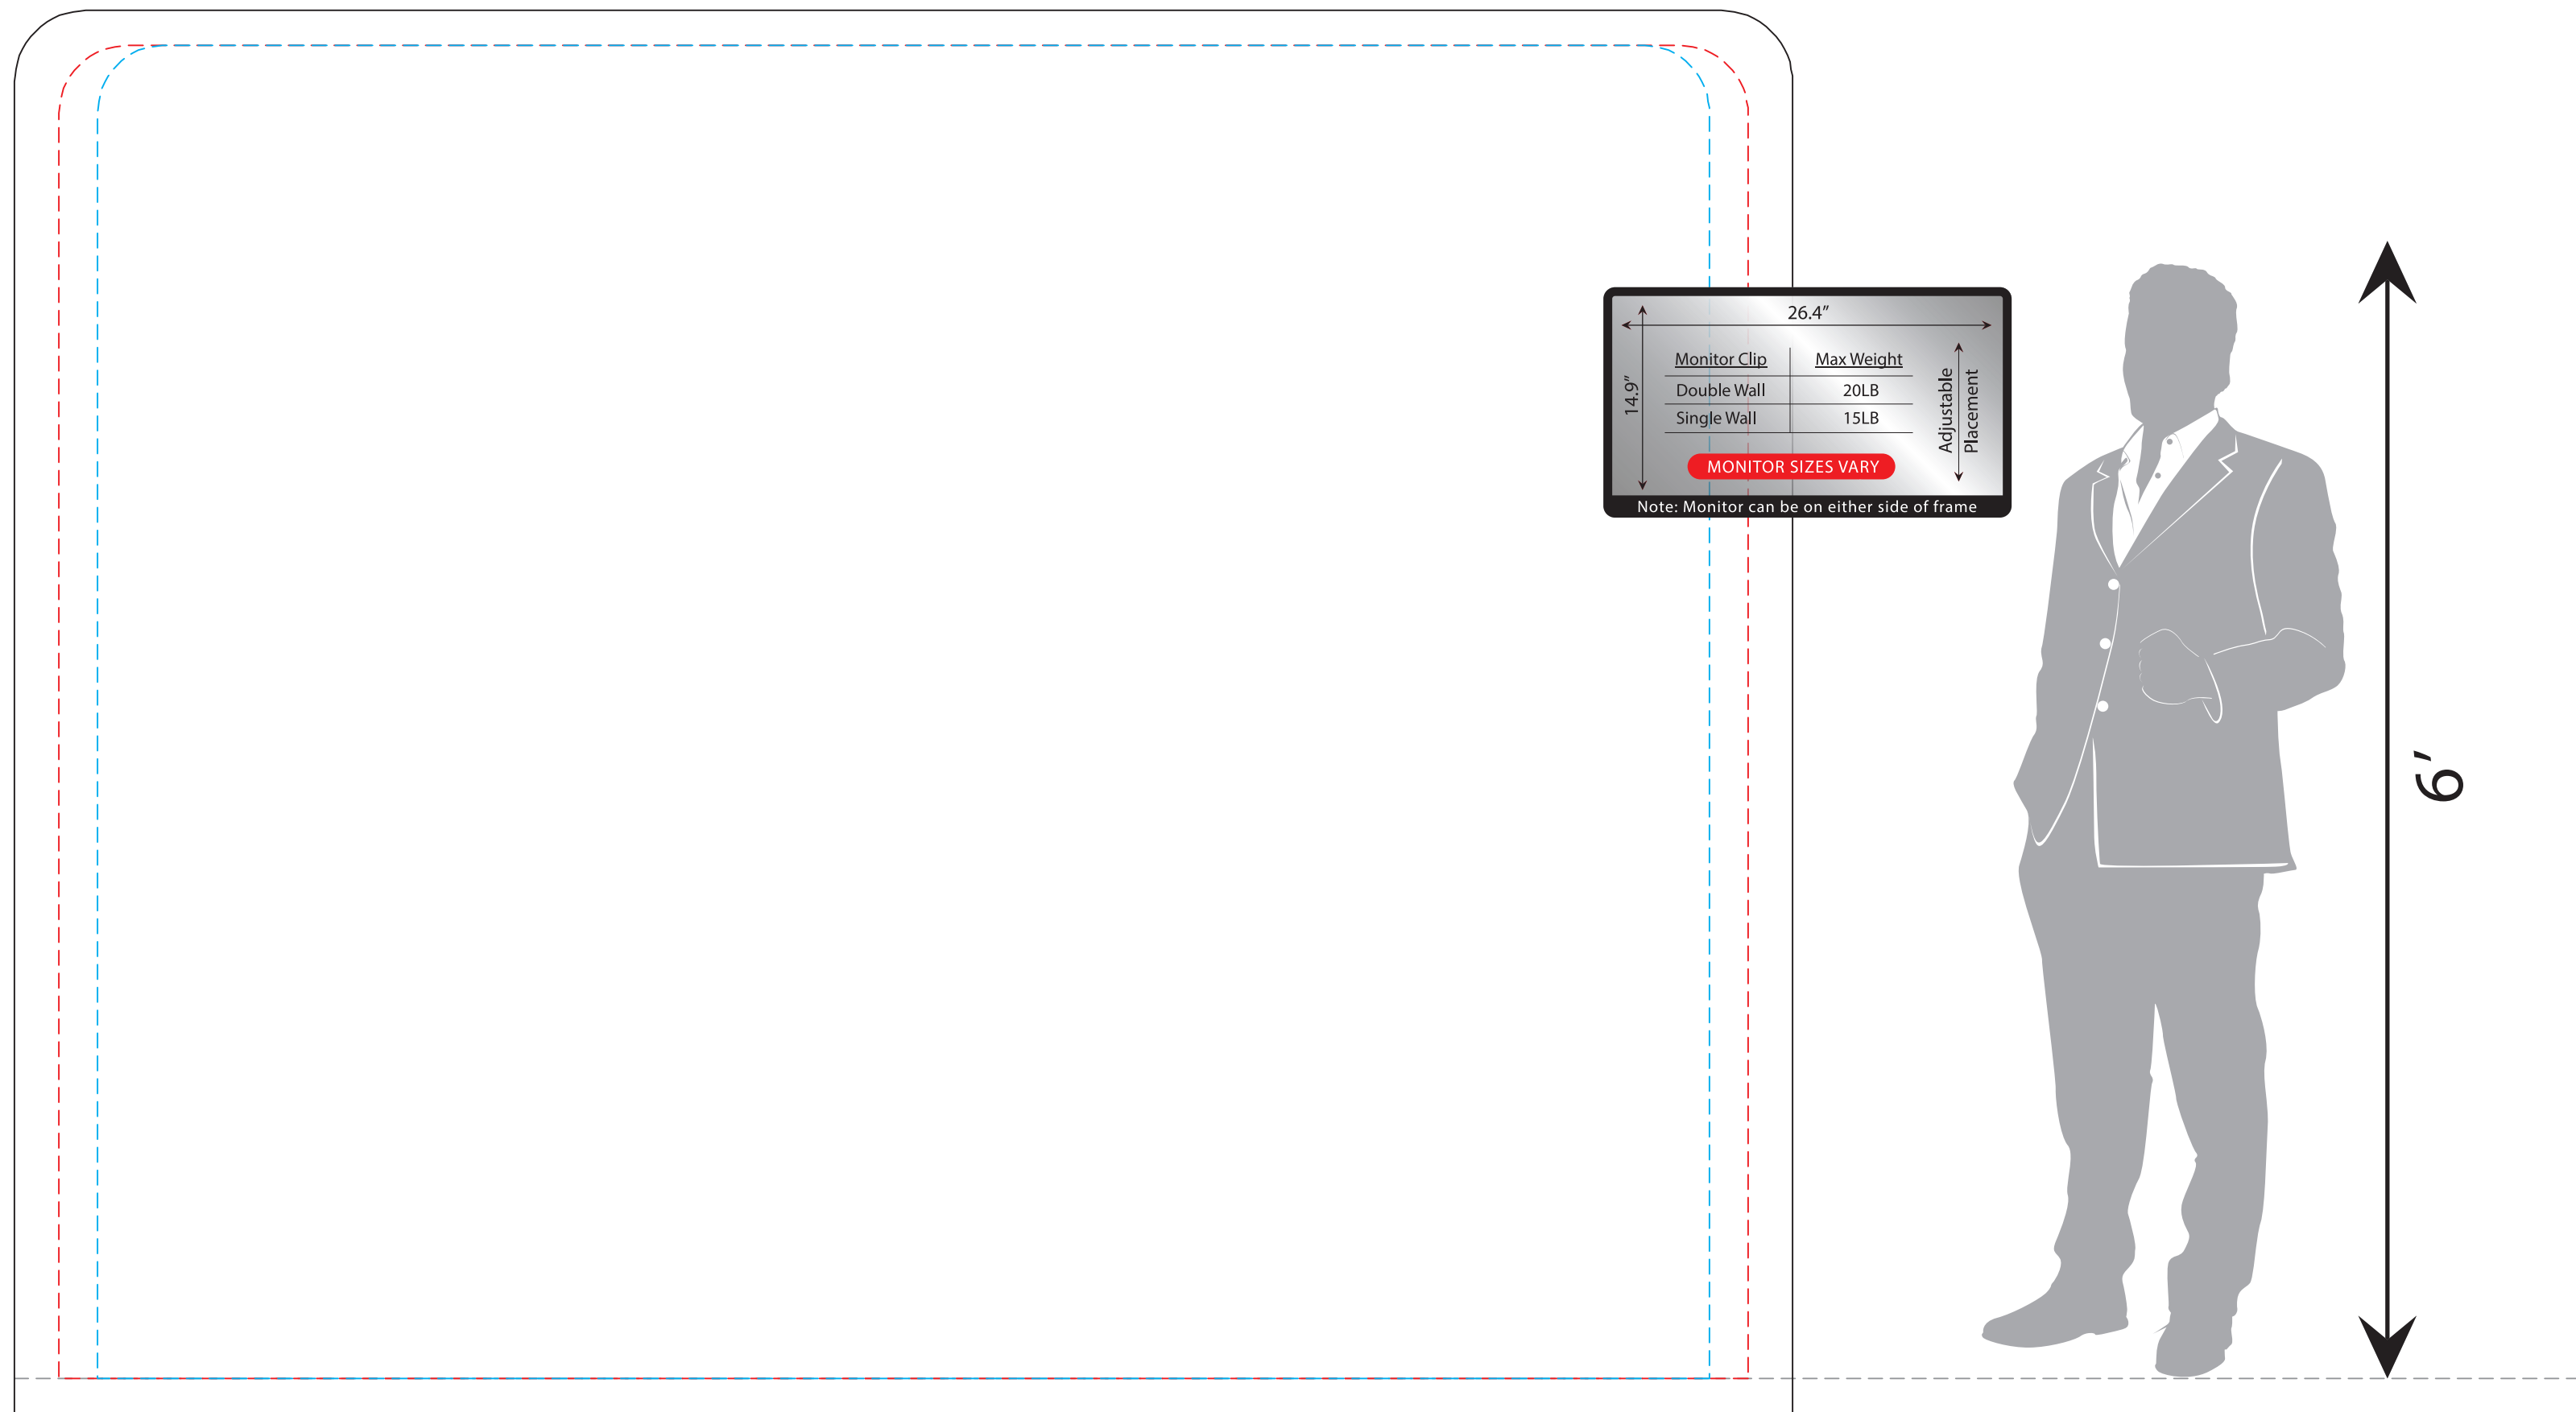

IMPORTANT: Please account for monitors or tables that may interfere with the art.

Infinity Straight 10' Wall

- Layout Area : 115"W x 90.75"H
- - - Safe Area : 109.25"W x 86.21"H
- - - Area If Being Overlapped: 104.25"W x 86.21"H

- Keep all critical art inside stitch lines.
- Template is at 1/10 Scale.
- Convert all text to outlines, or supply font.
- All images must be at least 72 DPI at full scale.
- Supply all linked art files.

Monitor Clip	Max Weight
Double Wall	20LB
Single Wall	15LB

MONITOR SIZES VARY

Note: Monitor can be on either side of frame

Front & Back

1/10 Scale

Revised 3/29/2018