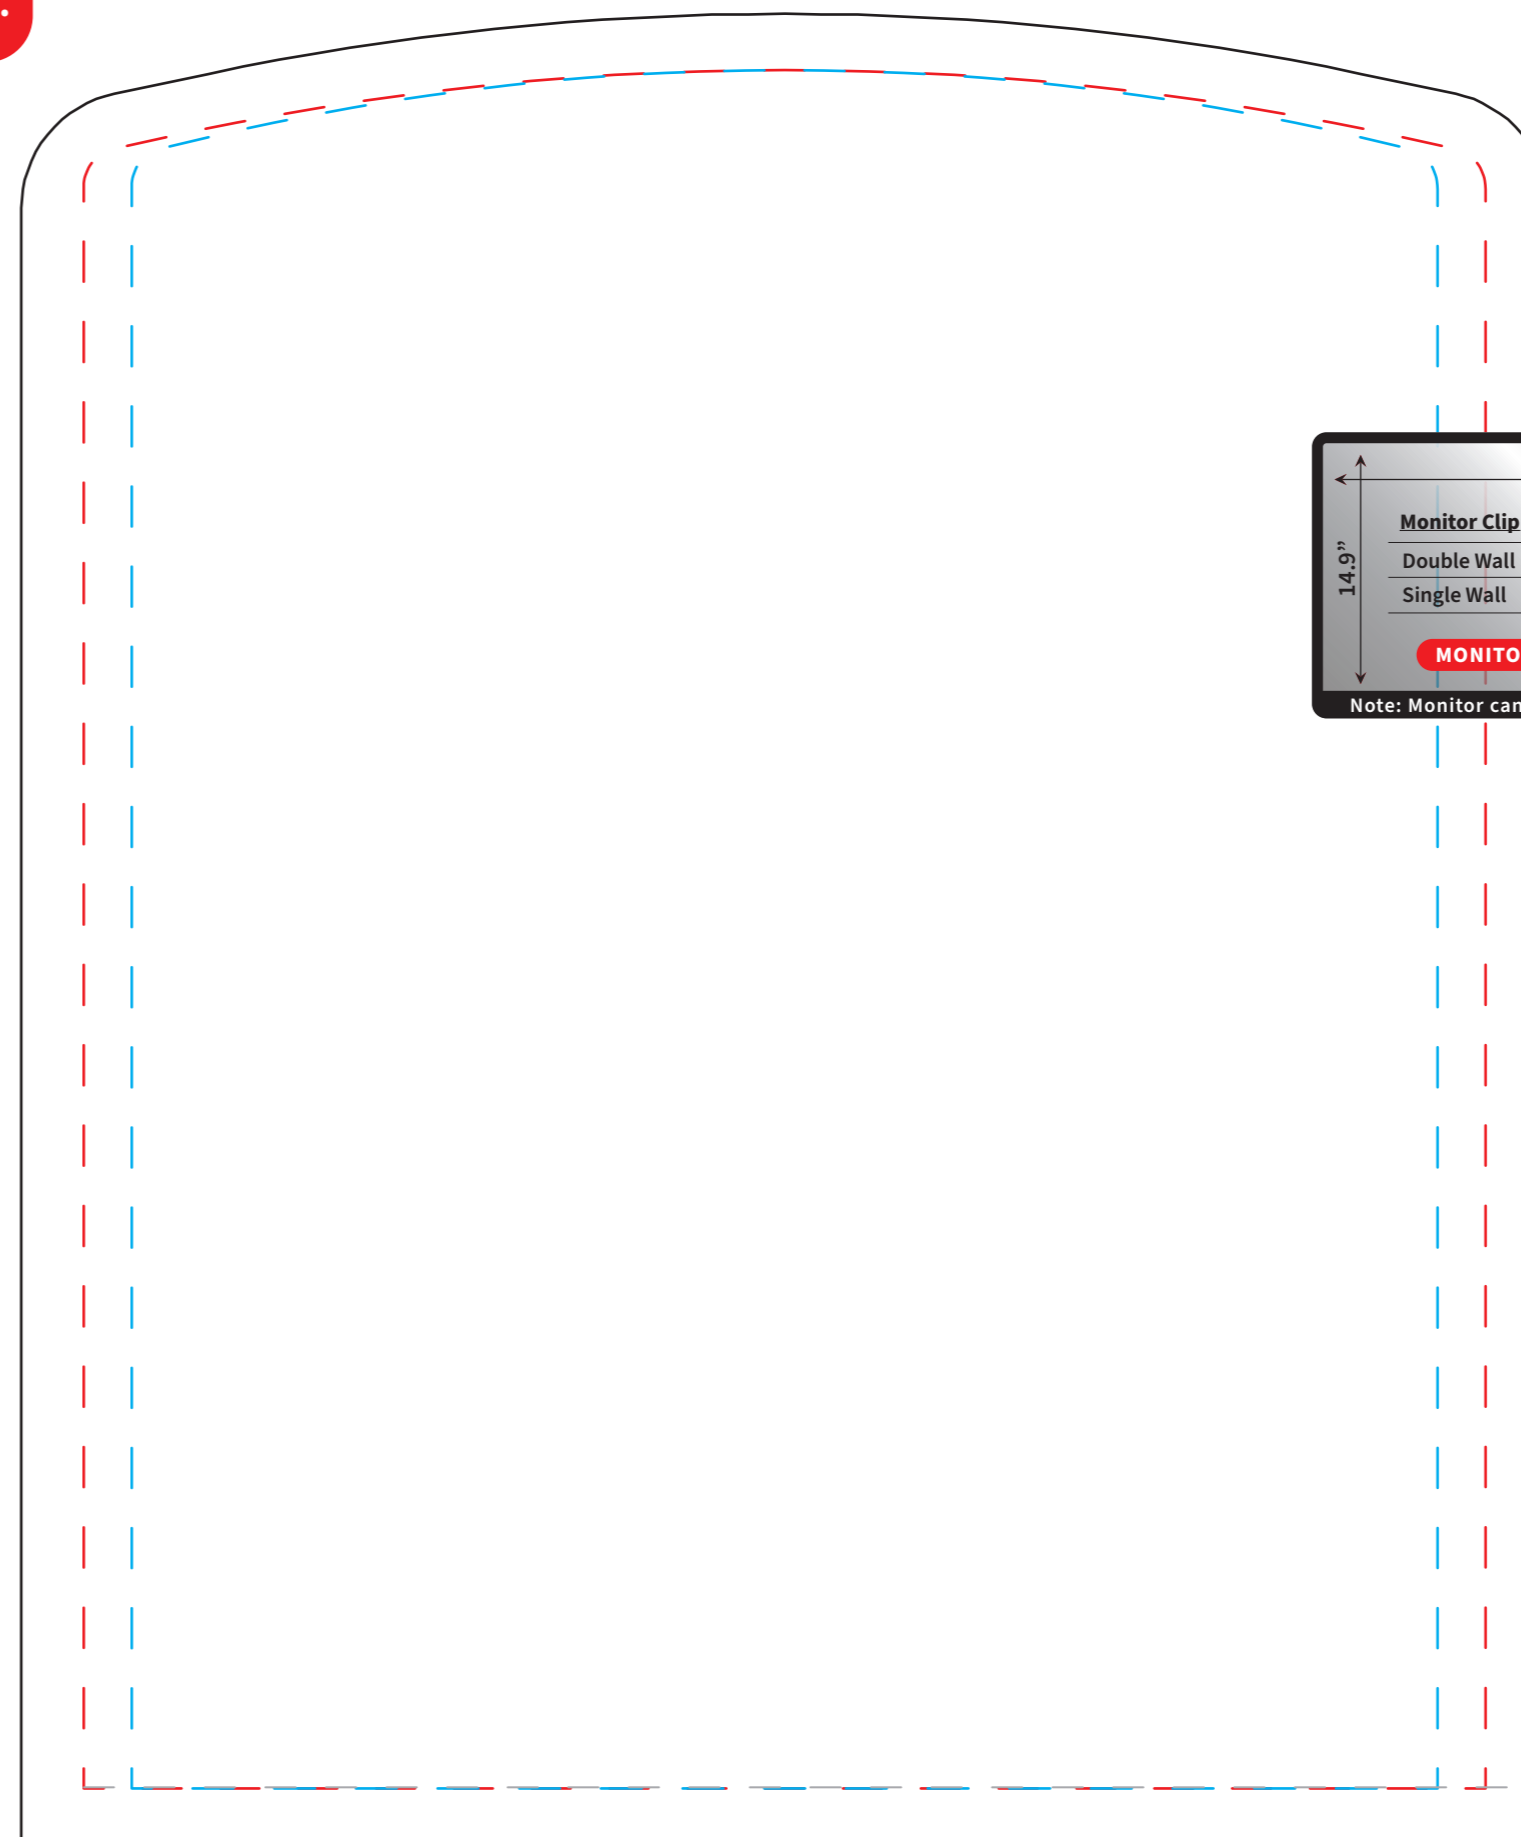

IMPORTANT: Please account for monitors or tables that may interfere with the art.

Infinity C5 Flat Wall

- Layout Area - 79.5"W x 95.375"H
- - - Safe Area - 73"W x 89.5"H
- - - Area If Being Overlapped: 68"W x 89.5"H

- Keep all critical art inside stitch lines.
- Template is at 1/10 Scale.
- Convert all text to outlines, or supply font.
- All images must be at least 72 DPI at full scale.
- Supply all linked art files.

| | |
|--|------------|
| 26.4" | |
| Monitor Clip | Max Weight |
| Double Wall | 20LB |
| Single Wall | 15LB |
| MONITOR SIZES VARY | |
| Note: Monitor can be on either side of frame | |

1/10 Scale

Revised 11/10/2021