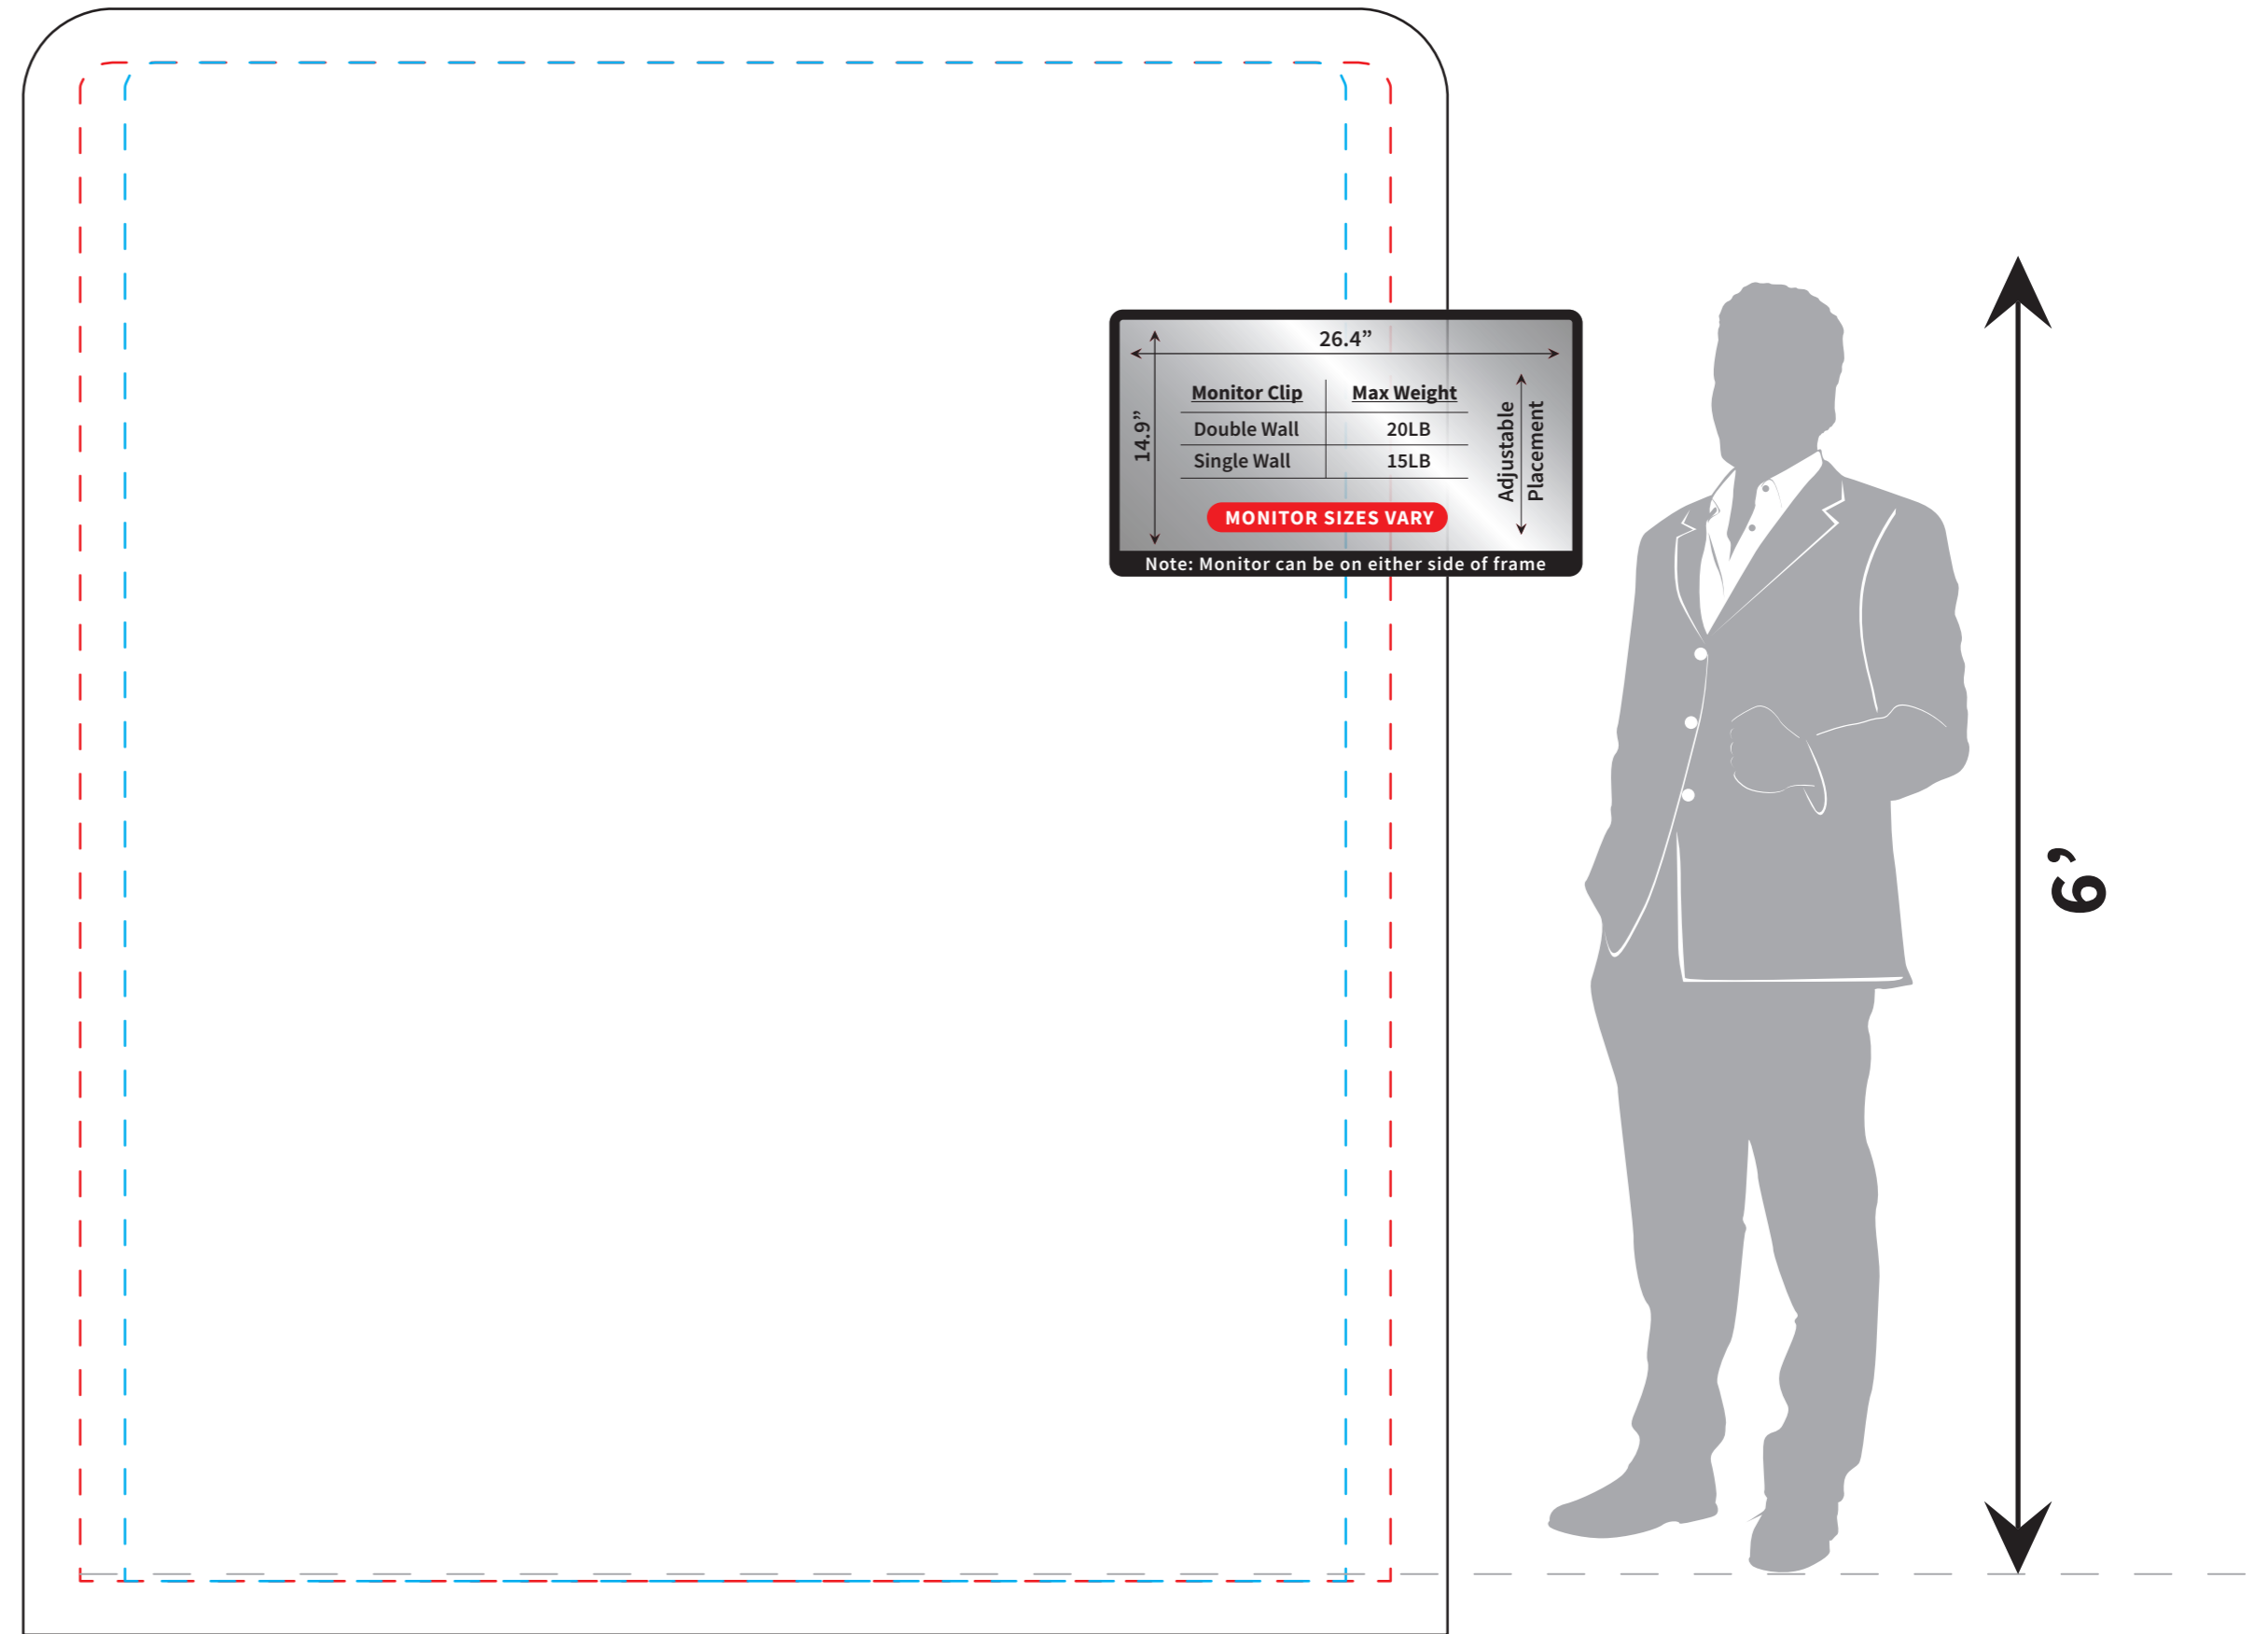

IMPORTANT: Please account for monitors or tables that may interfere with the art.

Infinity Wall C1

- Layout Area - 79.5" x 90.75"
- - - Safe Area - 73.13" x 84.75"
- - - Area If Being Overlapped: 68.13"W x 84.75"H

- Keep all critical art inside stitch lines.
- Template is at 1/10 Scale.
- Convert all text to outlines, or supply font.
- All images must be at least 72 DPI at full scale.
- Supply all linked art files.

Front / Back
1/10 Scale

Revised 11/30/2021