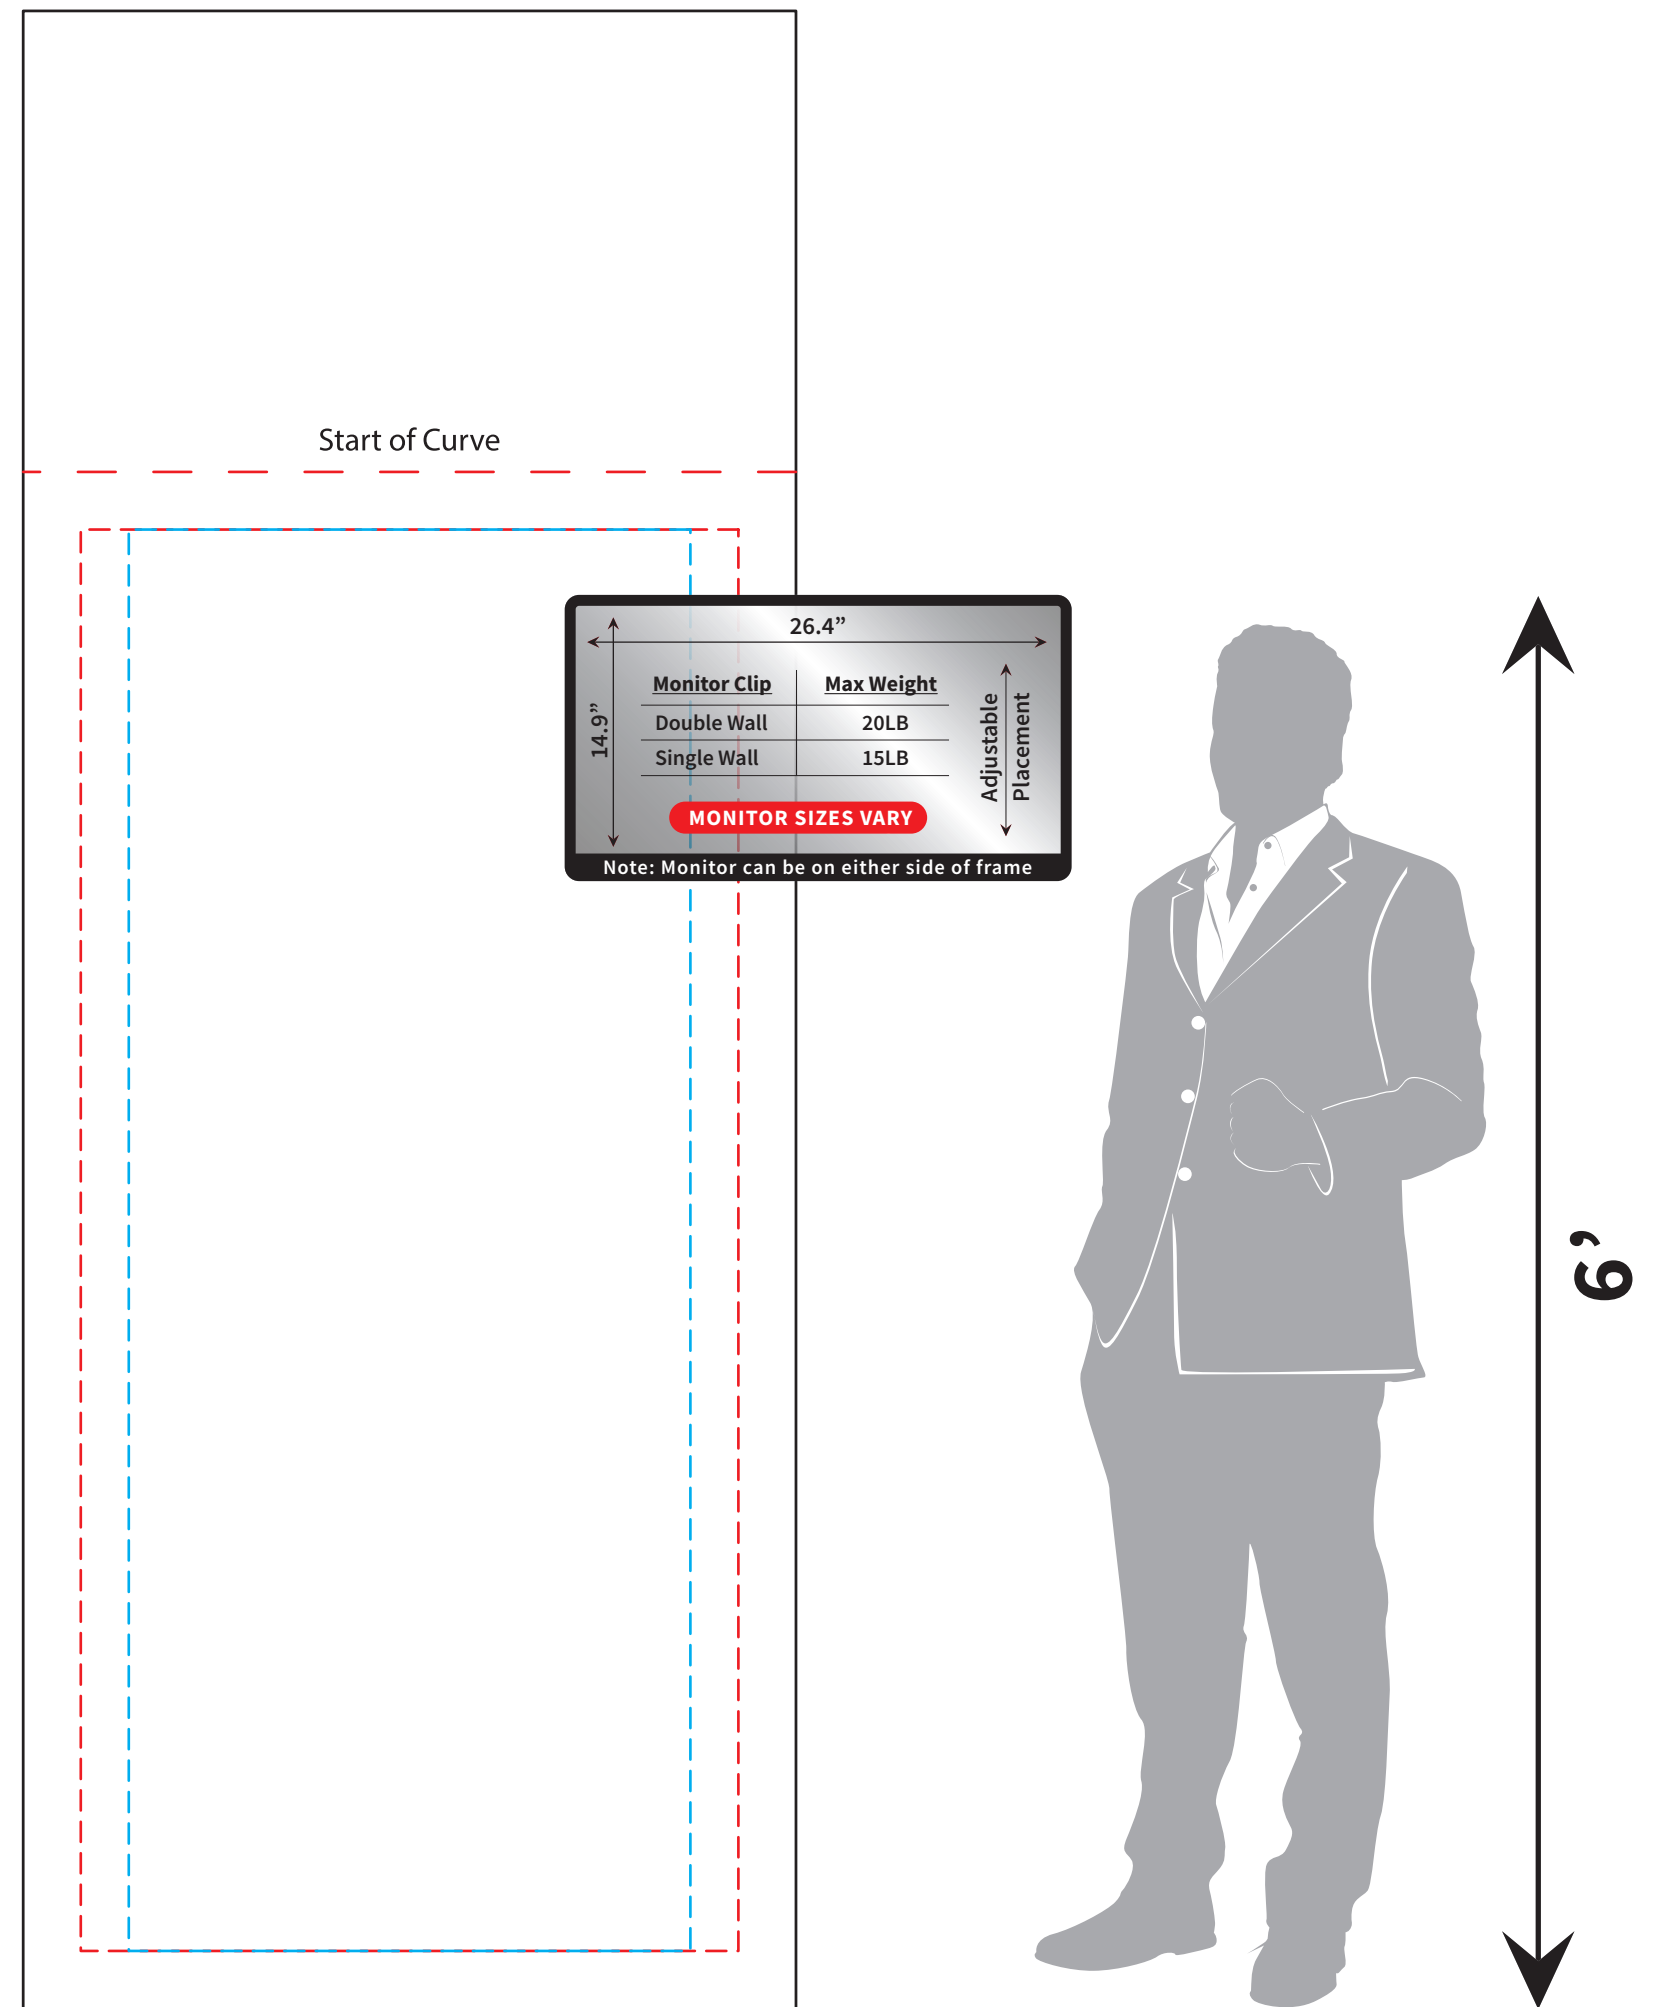

IMPORTANT: Please account for monitors or tables that may interfere with the art.

Infinity Lip Backwall

- Layout Area - 40.25" x 104"
- - - Safe Area - 34.25" x 74"
- - - Area If Being Overlapped: 29.2"W x 74"H

- Keep all critical art inside stitch lines.
- Template is at 1/10 Scale.
- Convert all text to outlines, or supply font.
- All images must be at least 72 DPI at full scale.
- Supply all linked art files.

1/10 Scale

Revised 3/29/2018