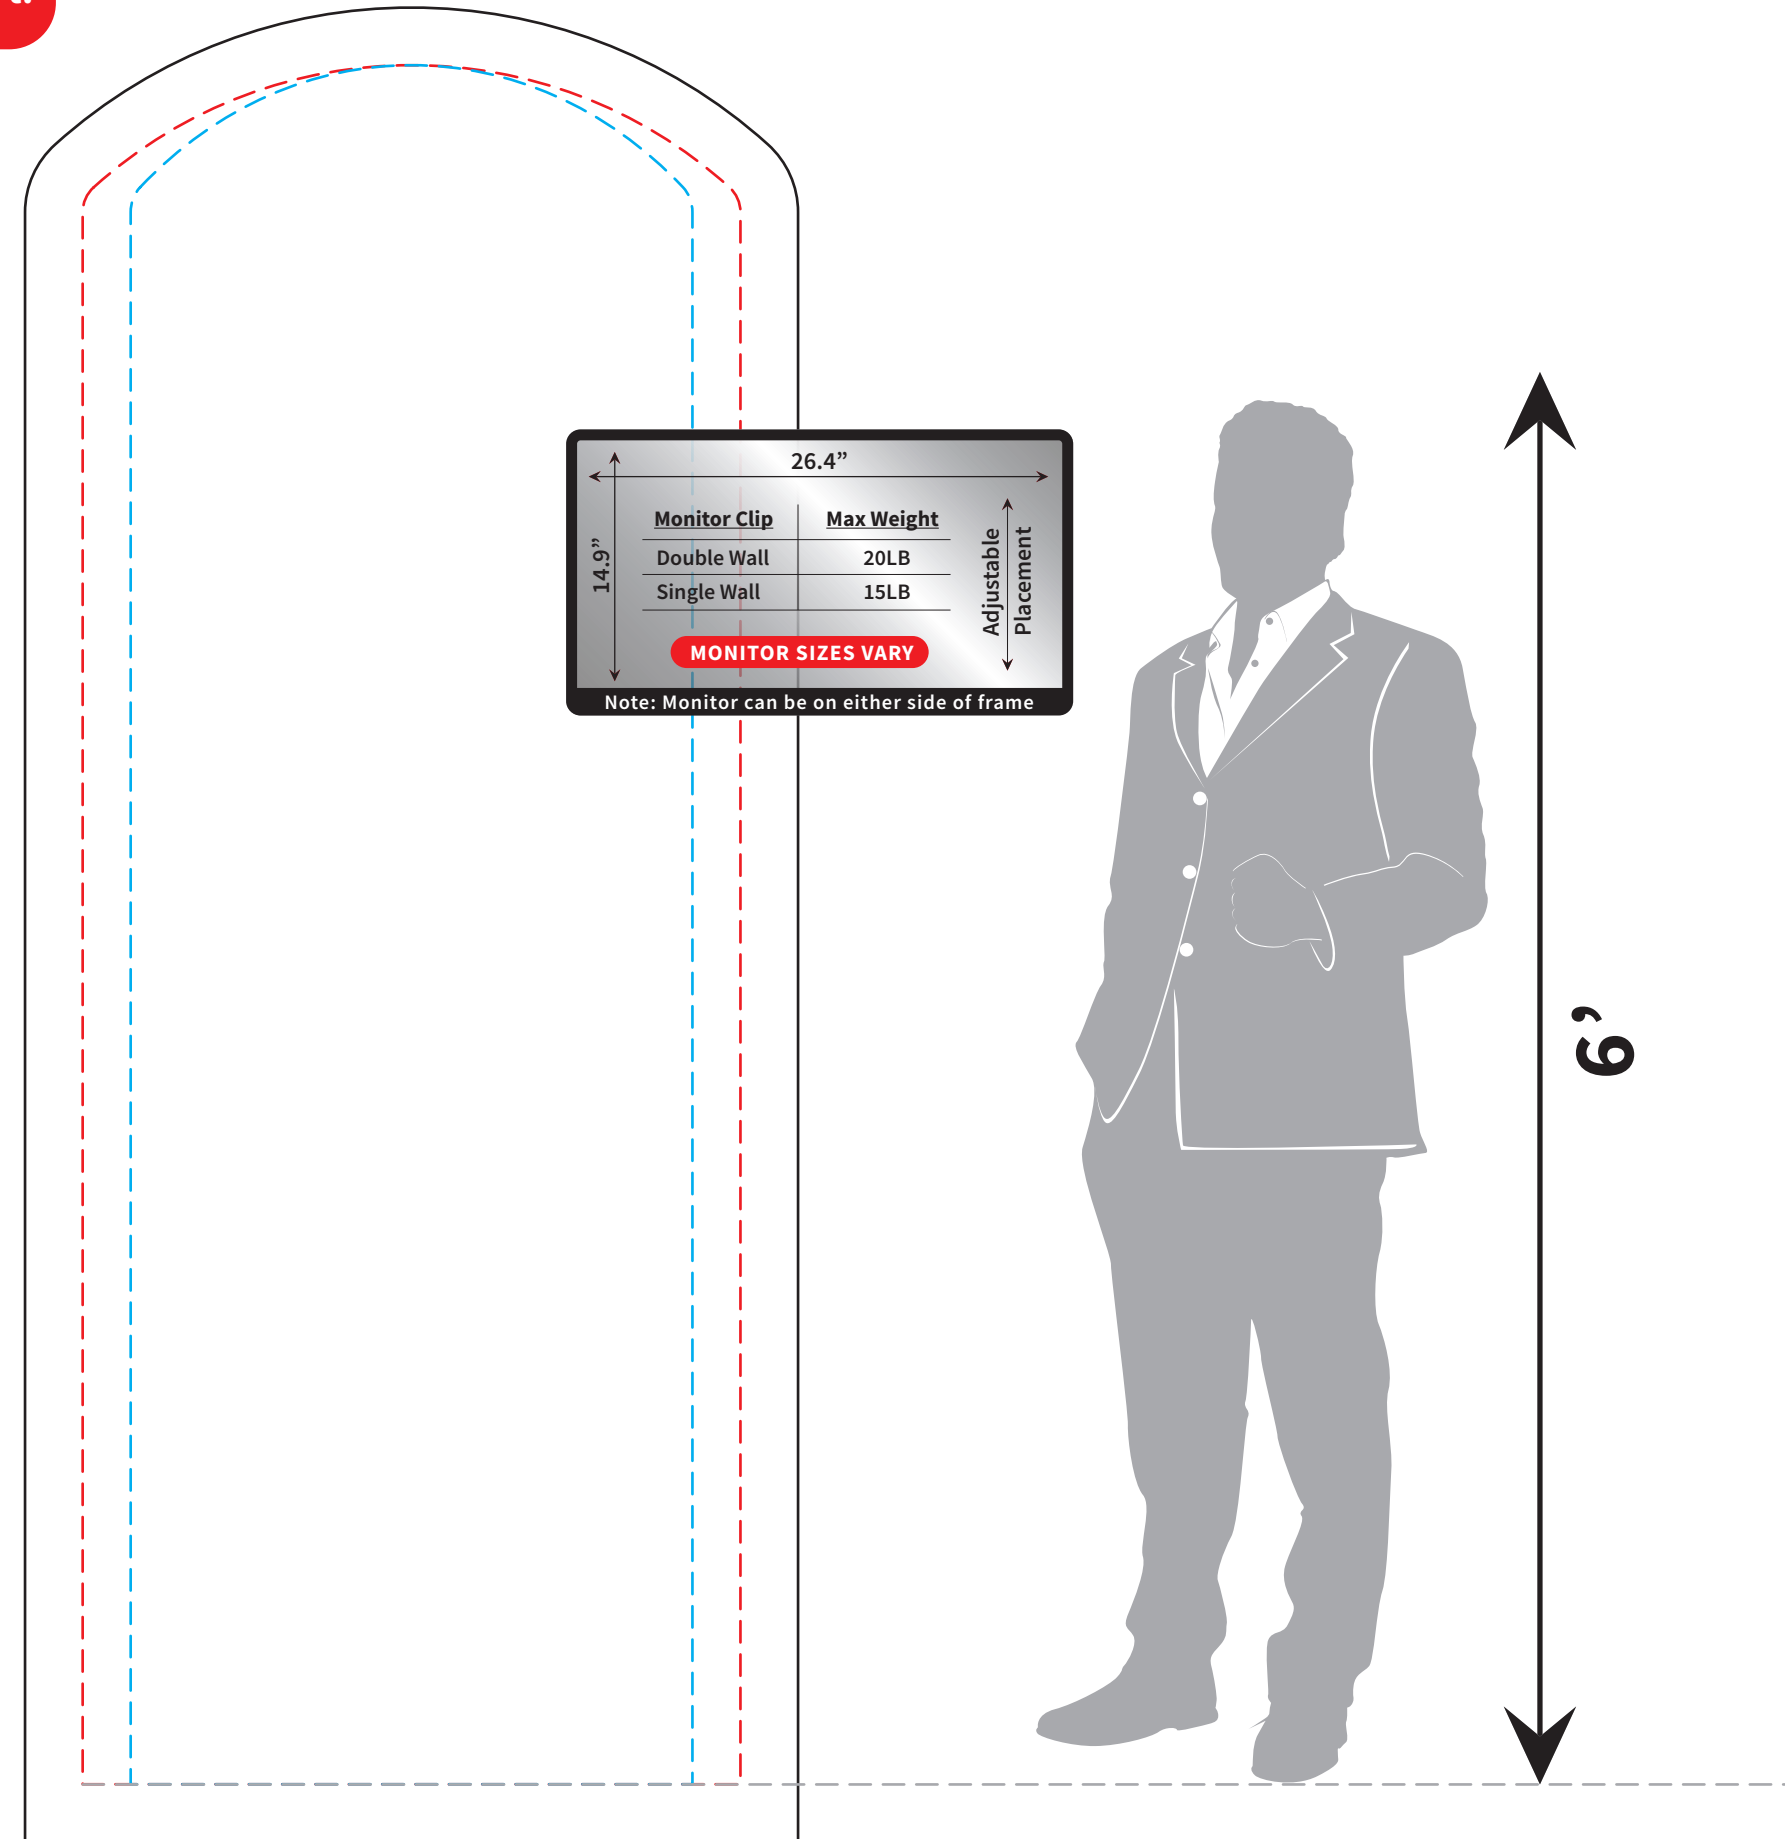

**IMPORTANT:** Please account for monitors or tables that may interfere with the art.

## Infinity A5 Flat Wall

- Layout Area 40.25"W x 95.5"H
- - - Safe Area - 34.25"W x 89.5"H
- - - Area If Being Overlapped: 29.25" W x 89.5"H

- Keep all critical art inside stitch lines.
- Template is at 1/10 Scale.
- Convert all text to outlines, or supply font.
- All images must be at least 72 DPI at full scale.
- Supply all linked art files.

1/10 Scale

Revised 3/29/2018