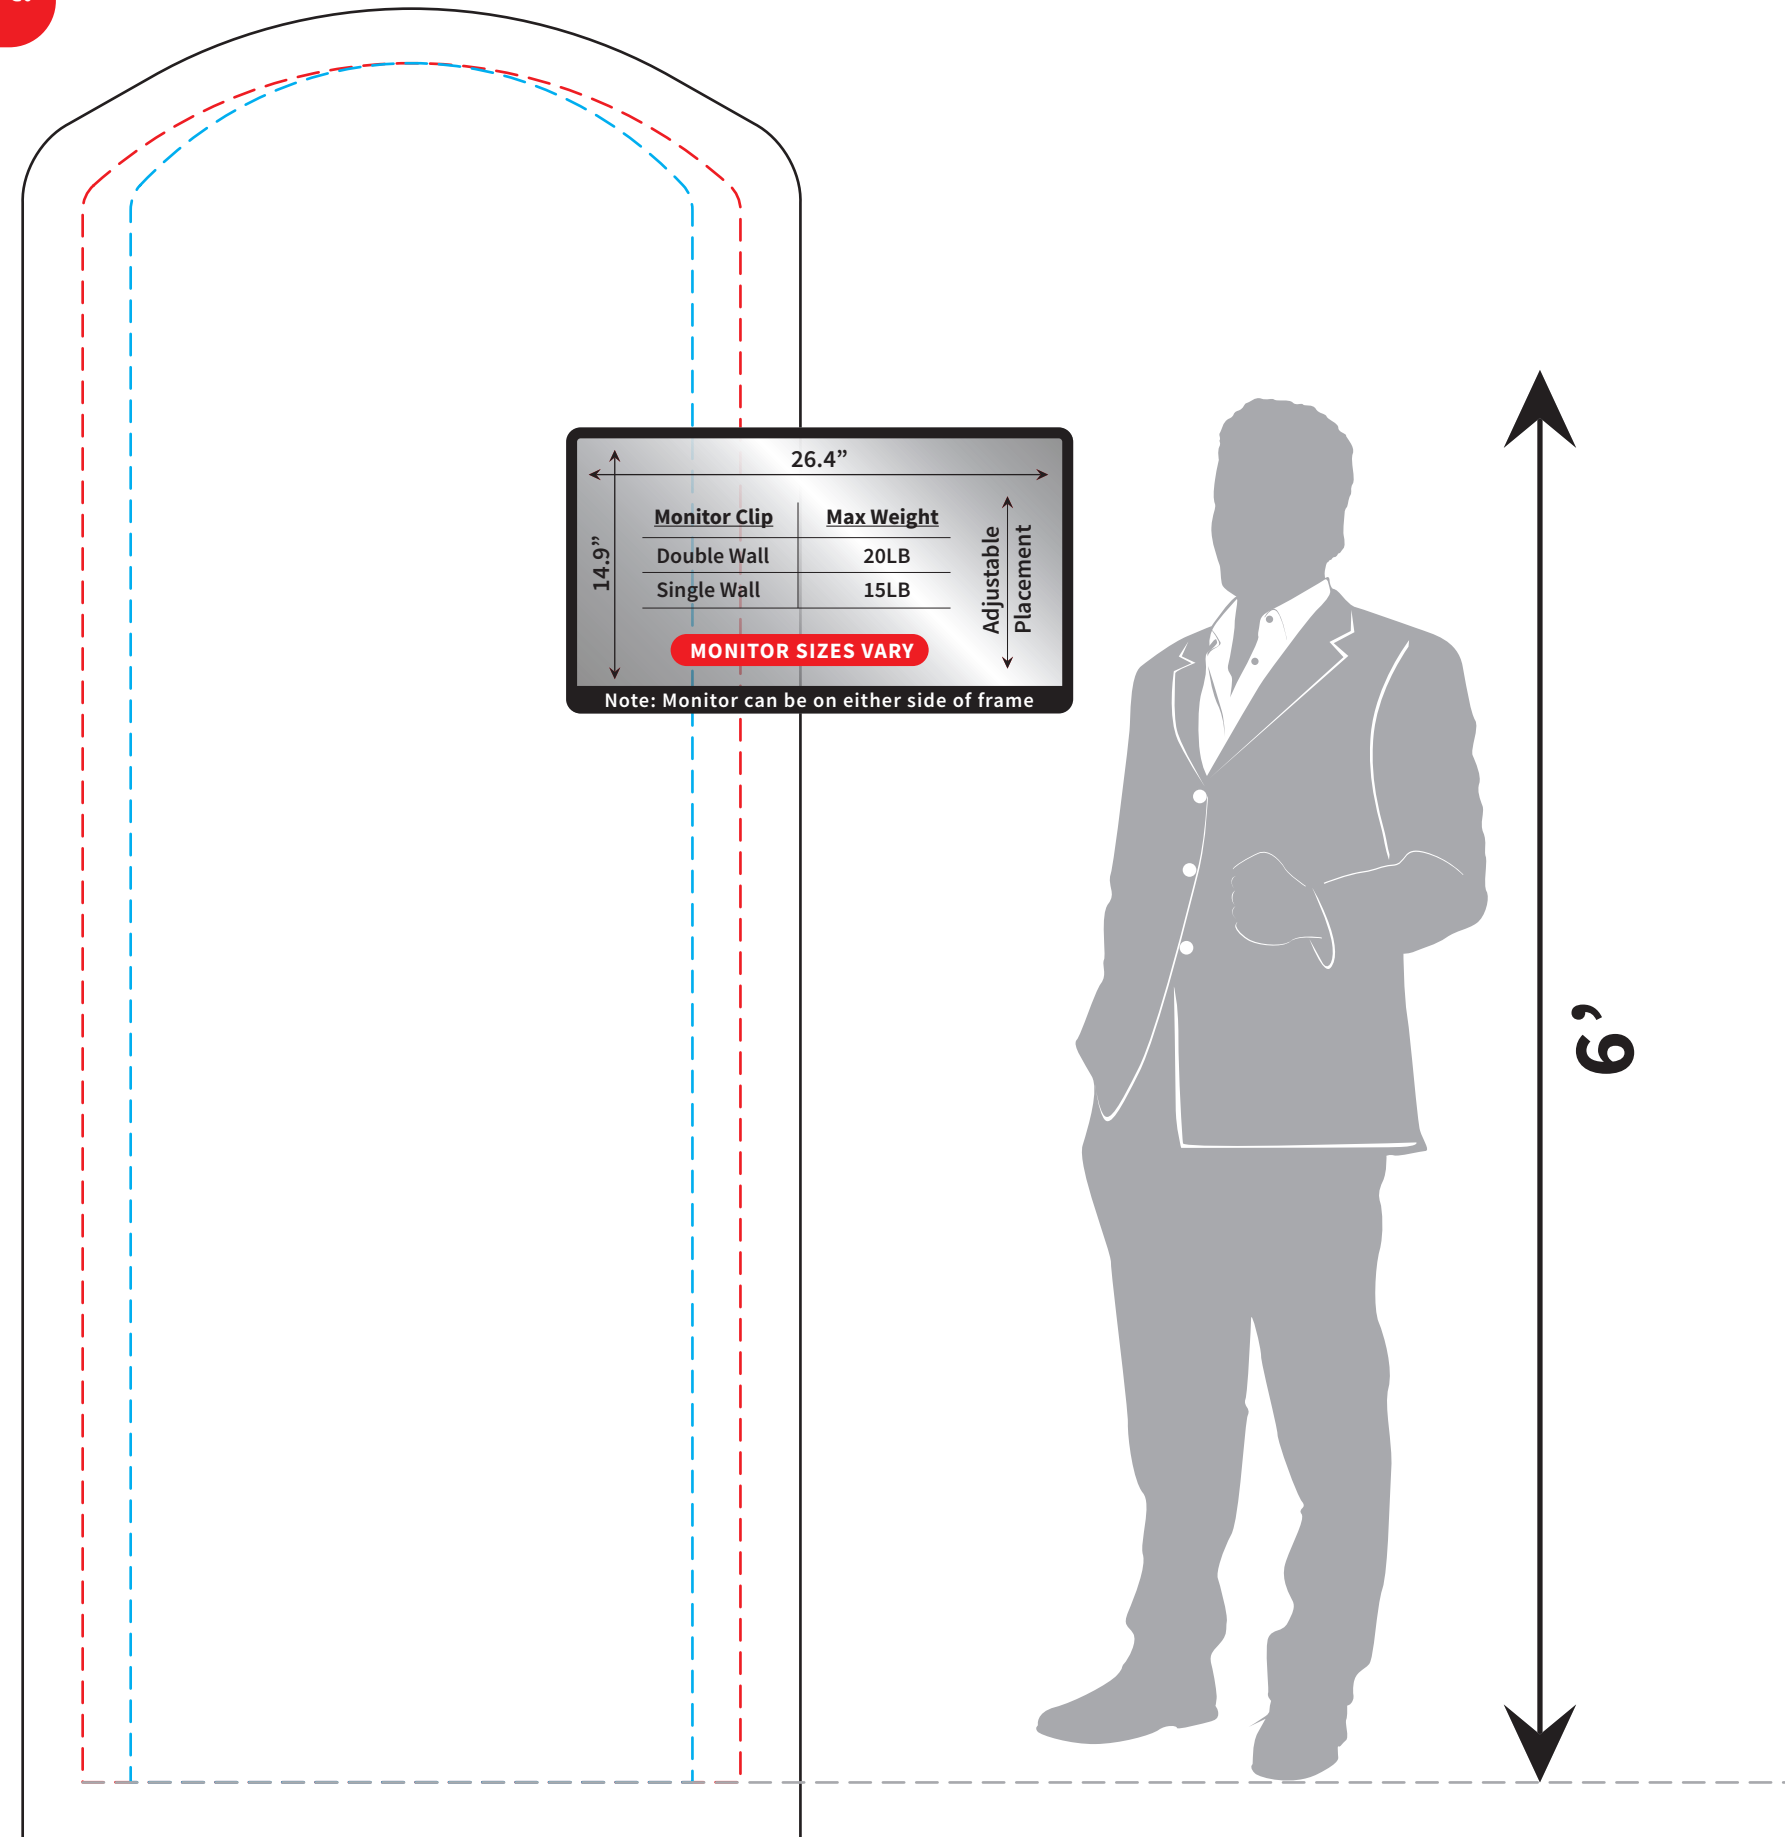

IMPORTANT: Please account for monitors or tables that may interfere with the art.

Infinity A5 Flat Wall

- Layout Area 40.5"W x 95.375"H
- - - Safe Area - 34.25"W x 89.5"H
- - - Area If Being Overlapped: 29.25" W x 89.5"H

- Keep all critical art inside stitch lines.
- Template is at 1/10 Scale.
- Convert all text to outlines, or supply font.
- All images must be at least 72 DPI at full scale.
- Supply all linked art files.

1/10 Scale

Revised 2/16/2022