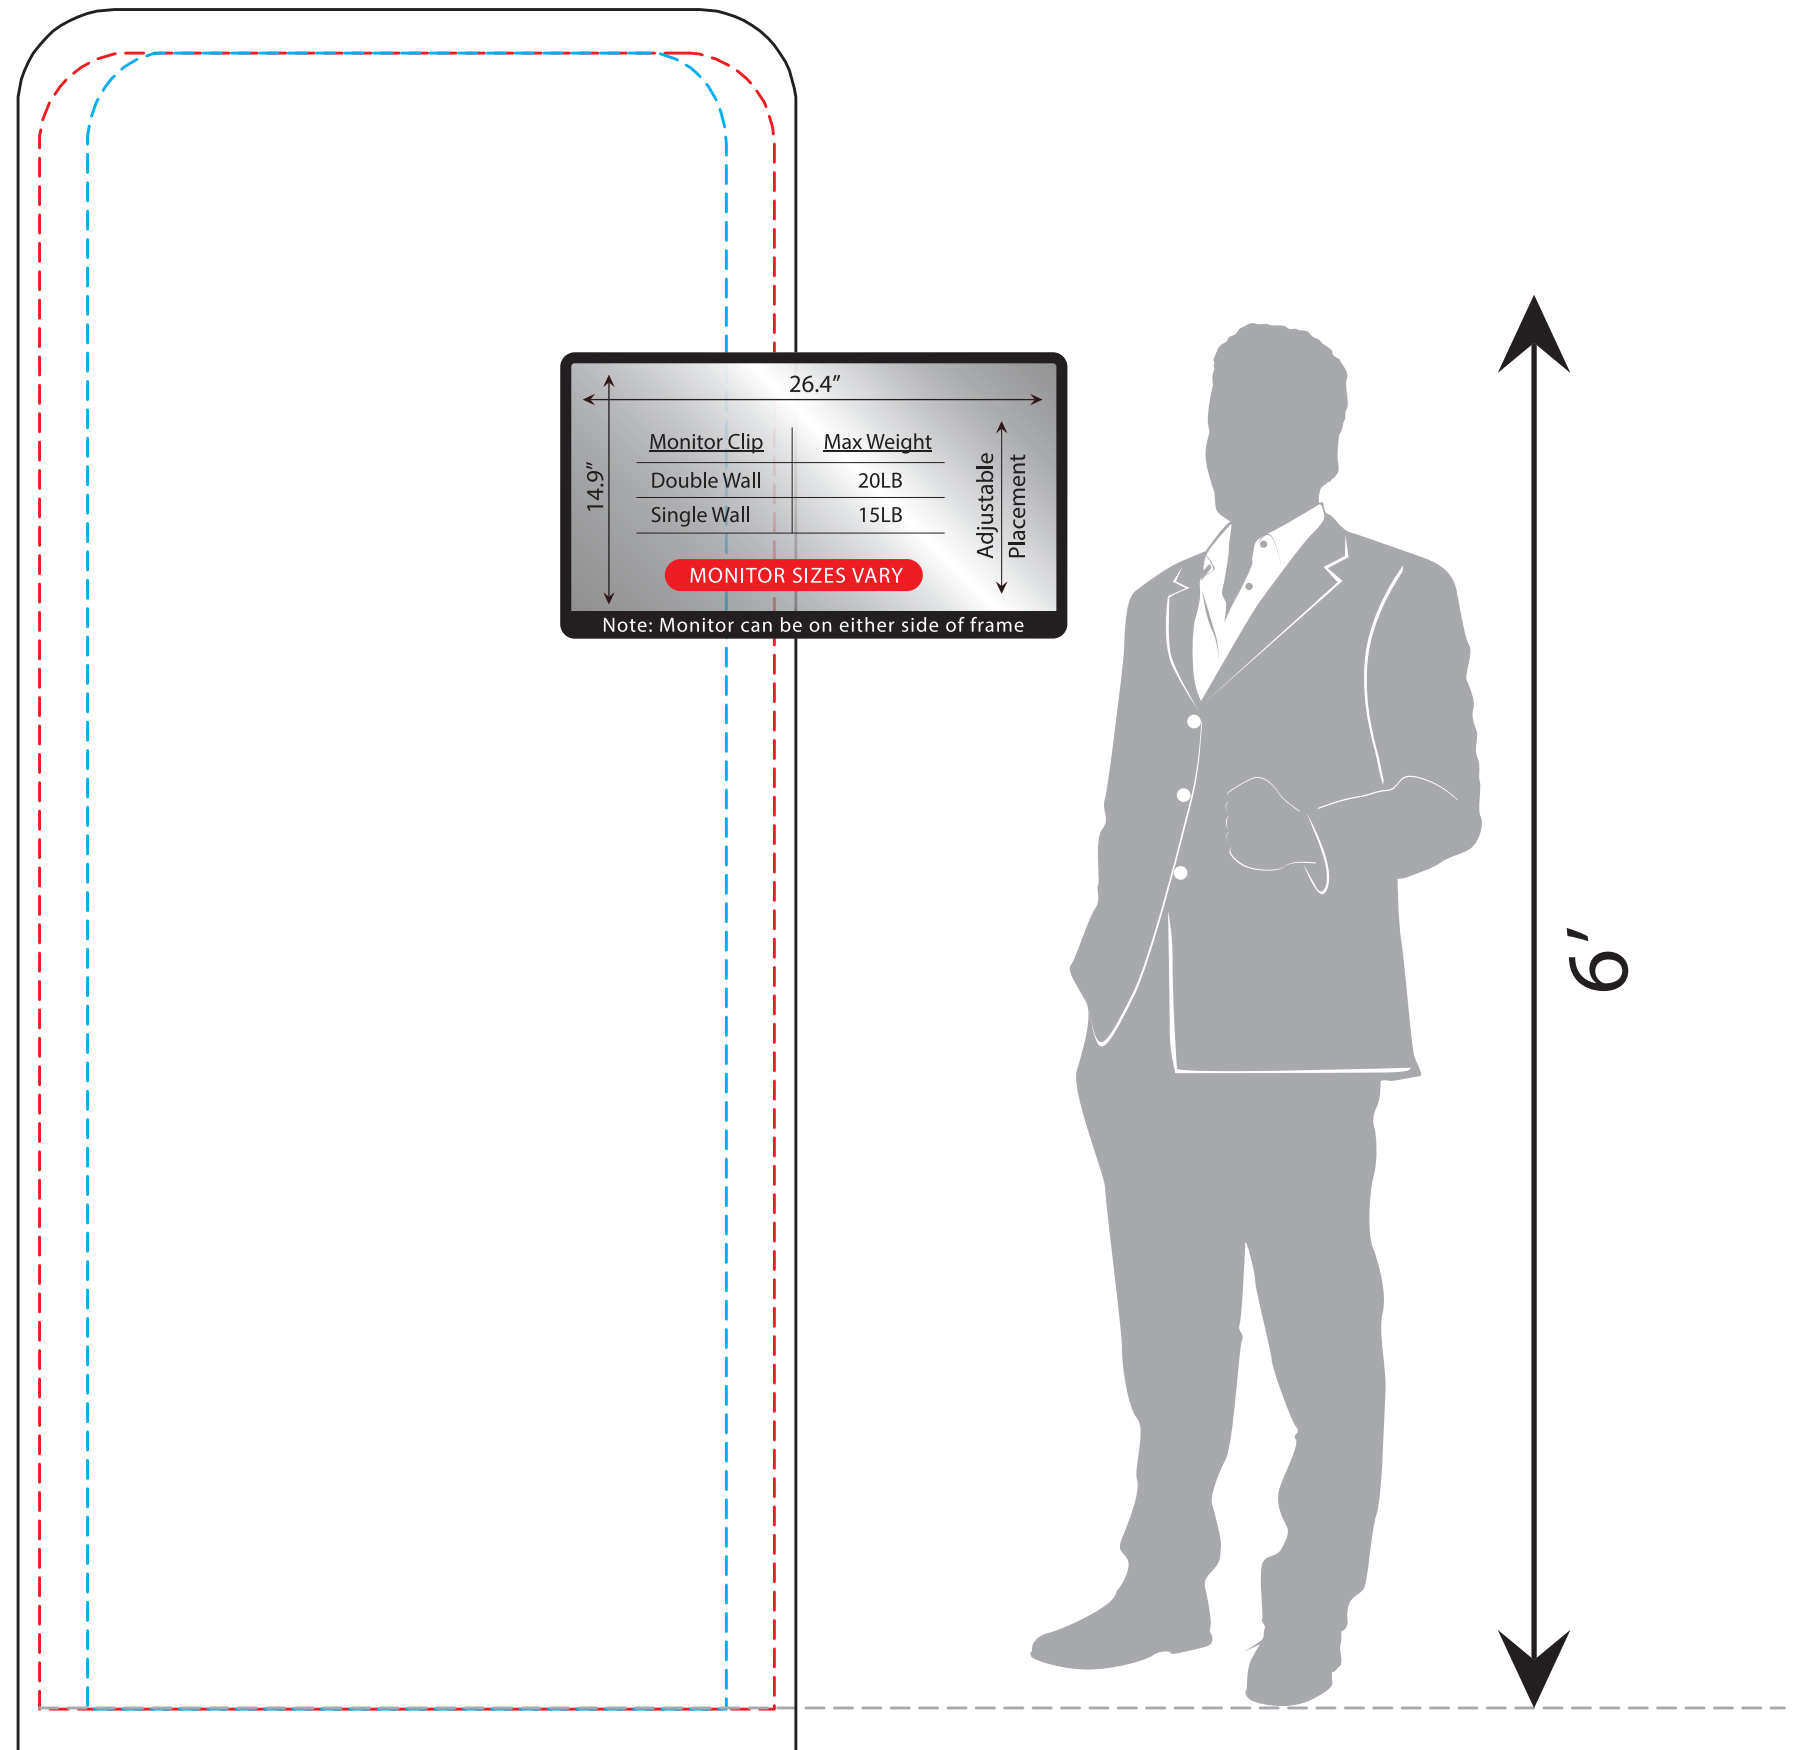

IMPORTANT: Please account for monitors or tables that may interfere with the art.

Infinity A1

- Layout Area : 40.5"W x 90.75"H
- - - Safe Area: 38.36"W x 86.21"H
- - - Area If Being Overlapped: 33.36"W x 86.21"H

- Keep all critical art inside stitch lines.
- Template is at 1/10 Scale.
- Convert all text to outlines, or supply font.
- All images must be at least 72 DPI at full scale.
- Supply all linked art files.

Front & Back

1/10 Scale

Revised 11/10/2021