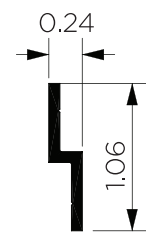

**40mm SMOOTH
SEG EXTRUSION**

**30mm SMOOTH
SEG EXTRUSION**

**HIDDEN CORNER
EXTRUSION**

**CUBE
EXTRUSION**

**RAIL
EXTRUSION**

**SEG LIGHTBLANKET
SPREADER**

**F SHAPE
EXTRUSION**

**CORNER
CLADDING**

**S SHAPE
EXTRUSION**

**62mm SYSTEM EXTRUSION
(LIGHTBOX COMPATIBLE)**

**55mm SYSTEM EXTRUSION
(LIGHTBOX COMPATIBLE)**

RAIL SLIM LIGHTBOX EXTRUSION

TUBE

1.00 ROUND TUBE
SMALLEST RADIUS 7"

1.50 ROUND TUBE
SMALLEST RADIUS 9"

2.00 ROUND TUBE
SMALLEST RADIUS 12"