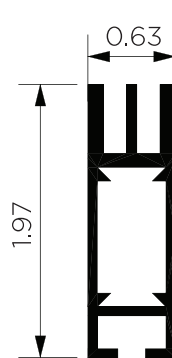

EXTRUSIONS

SEG

**200mm SMOOTH
SEG EXTRUSION**
(LIGHTBOX COMPATIBLE)

**100mm SMOOTH
SEG EXTRUSION**
(LIGHTBOX COMPATIBLE)

**80mm SMOOTH
SEG EXTRUSION**

**80mm BENDABLE
SEG EXTRUSION**
(LIGHTBOX COMPATIBLE)

HORIZONTAL BEND
SMALLEST RADIUS 35"

**40mm SMOOTH
SEG EXTRUSION**

**30mm SMOOTH
SEG EXTRUSION**

**HIDDEN CORNER
EXTRUSION**

**CUBE
EXTRUSION**

**RAIL
EXTRUSION**

**SEG LIGHTBLANKET
SPREADER**

**F SHAPE
EXTRUSION**

**CORNER
CLADDING**

**S SHAPE
EXTRUSION**

**62mm SYSTEM EXTRUSION
(LIGHTBOX COMPATIBLE)**

**55mm SYSTEM EXTRUSION
(LIGHTBOX COMPATIBLE)**

RAIL SLIM LIGHTBOX EXTRUSION

TUBE

1.00 ROUND TUBE
SMALLEST RADIUS 7"

1.50 ROUND TUBE
SMALLEST RADIUS 9"

2.00 ROUND TUBE
SMALLEST RADIUS 12"