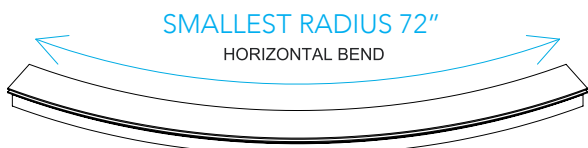

EXTRUSIONS

SEG

**200mm SMOOTH
SEG EXTRUSION**
(LIGHTBOX COMPATIBLE)

**100mm SMOOTH
SEG EXTRUSION**
(LIGHTBOX COMPATIBLE)

**80mm SMOOTH
SEG EXTRUSION**

**80mm BENDABLE
SEG EXTRUSION**
(LIGHTBOX COMPATIBLE)

HORIZONTAL BEND
SMALLEST RADIUS 35"

**40mm SMOOTH
SEG EXTRUSION**

**30mm SMOOTH
SEG EXTRUSION**

**HIDDEN CORNER
EXTRUSION**

**CUBE
EXTRUSION**

**RAIL
EXTRUSION**

**SEG LIGHTBLANKET
SPREADER**

**F SHAPE
EXTRUSION**

**CORNER
CLADDING**

**S SHAPE
EXTRUSION**

**62mm SYSTEM EXTRUSION
(LIGHTBOX COMPATIBLE)**

**55mm SYSTEM EXTRUSION
(LIGHTBOX COMPATIBLE)**

RAIL SLIM LIGHTBOX EXTRUSION

TUBE

1.00 ROUND TUBE
SMALLEST RADIUS 7"

1.50 ROUND TUBE
SMALLEST RADIUS 9"

2.00 ROUND TUBE
SMALLEST RADIUS 12"