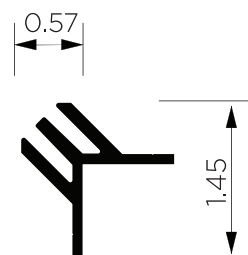

**40mm SMOOTH
SEG EXTRUSION**

**30mm SMOOTH
SEG EXTRUSION**

**HIDDEN CORNER
EXTRUSION**

**CUBE
EXTRUSION**

**RAIL
EXTRUSION**

**SEG LIGHTBLANKET
SPREADER**

**F SHAPE
EXTRUSION**

**CORNER
CLADDING**

**S SHAPE
EXTRUSION**

**62mm SYSTEM EXTRUSION
(LIGHTBOX COMPATIBLE)**

**55mm SYSTEM EXTRUSION
(LIGHTBOX COMPATIBLE)**

RAIL SLIM LIGHTBOX EXTRUSION

TUBE

1.00 ROUND TUBE
SMALLEST RADIUS 7"

1.50 ROUND TUBE
SMALLEST RADIUS 9"

2.00 ROUND TUBE
SMALLEST RADIUS 12"