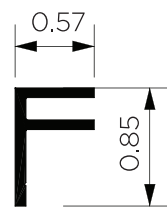

**40mm SMOOTH
SEG EXTRUSION**

**30mm SMOOTH
SEG EXTRUSION**

**HIDDEN CORNER
EXTRUSION**

**CUBE
EXTRUSION**

**RAIL
EXTRUSION**

**SEG LIGHTBLANKET
SPREADER**

**F SHAPE
EXTRUSION**

**CORNER
CLADDING**

**S SHAPE
EXTRUSION**

**62mm SYSTEM EXTRUSION
(LIGHTBOX COMPATIBLE)**

**55mm SYSTEM EXTRUSION
(LIGHTBOX COMPATIBLE)**

RAIL SLIM LIGHTBOX EXTRUSION

TUBE

1.00 ROUND TUBE
SMALLEST RADIUS 7"

1.50 ROUND TUBE
SMALLEST RADIUS 9"

2.00 ROUND TUBE
SMALLEST RADIUS 12"