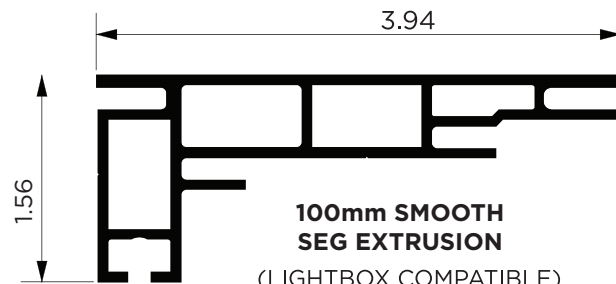

EXTRUSIONS

SEG

**200mm SMOOTH
SEG EXTRUSION**
(LIGHTBOX COMPATIBLE)

**100mm SMOOTH
SEG EXTRUSION**
(LIGHTBOX COMPATIBLE)

**80mm SMOOTH
SEG EXTRUSION**

**80mm BENDABLE
SEG EXTRUSION**
(LIGHTBOX COMPATIBLE)

HORIZONTAL BEND
SMALLEST RADIUS 35"

**40mm SMOOTH
SEG EXTRUSION**

**30mm SMOOTH
SEG EXTRUSION**

**HIDDEN CORNER
EXTRUSION**

**CUBE
EXTRUSION**

**RAIL
EXTRUSION**

**SEG LIGHTBLANKET
SPREADER**

**F SHAPE
EXTRUSION**

**CORNER
CLADDING**

**S SHAPE
EXTRUSION**

**62mm SYSTEM EXTRUSION
(LIGHTBOX COMPATIBLE)**

**55mm SYSTEM EXTRUSION
(LIGHTBOX COMPATIBLE)**

RAIL SLIM LIGHTBOX EXTRUSION

TUBE

1.00 ROUND TUBE
SMALLEST RADIUS 7"

1.50 ROUND TUBE
SMALLEST RADIUS 9"

2.00 ROUND TUBE
SMALLEST RADIUS 12"