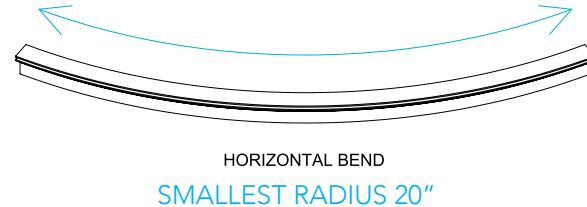

EXTRUSIONS

SEG

**200mm SMOOTH
SEG EXTRUSION**
(LIGHTBOX COMPATIBLE)

**100mm SMOOTH
SEG EXTRUSION**
(LIGHTBOX COMPATIBLE)

**80mm SMOOTH
SEG EXTRUSION**

**80mm BENDABLE
SEG EXTRUSION**
(LIGHTBOX COMPATIBLE)

HORIZONTAL BEND
SMALLEST RADIUS 35"

**40mm SMOOTH
SEG EXTRUSION**

**30mm SMOOTH
SEG EXTRUSION**

**HIDDEN CORNER
EXTRUSION**

**CUBE
EXTRUSION**

**RAIL
EXTRUSION**

**SEG LIGHTBLANKET
SPREADER**

**F SHAPE
EXTRUSION**

**CORNER
CLADDING**

**S SHAPE
EXTRUSION**

**62mm SYSTEM EXTRUSION
(LIGHTBOX COMPATIBLE)**

**55mm SYSTEM EXTRUSION
(LIGHTBOX COMPATIBLE)**

RAIL SLIM LIGHTBOX EXTRUSION

TUBE

1.00 ROUND TUBE
SMALLEST RADIUS 7"

1.50 ROUND TUBE
SMALLEST RADIUS 9"

2.00 ROUND TUBE
SMALLEST RADIUS 12"