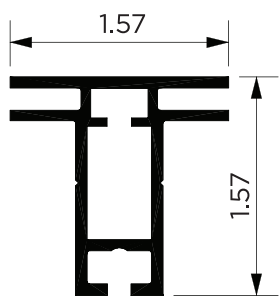

EXTRUSIONS

SEG

**200mm SMOOTH
SEG EXTRUSION**
(LIGHTBOX COMPATIBLE)

**100mm SMOOTH
SEG EXTRUSION**
(LIGHTBOX COMPATIBLE)

**80mm SMOOTH
SEG EXTRUSION**

**80mm BENDABLE
SEG EXTRUSION**
(LIGHTBOX COMPATIBLE)

HORIZONTAL BEND
SMALLEST RADIUS 35"

**40mm SMOOTH
SEG EXTRUSION**

**30mm SMOOTH
SEG EXTRUSION**

**HIDDEN CORNER
EXTRUSION**

**CUBE
EXTRUSION**

**RAIL
EXTRUSION**

**SEG LIGHTBLANKET
SPREADER**

**F SHAPE
EXTRUSION**

**CORNER
CLADDING**

**S SHAPE
EXTRUSION**

**62mm SYSTEM EXTRUSION
(LIGHTBOX COMPATIBLE)**

**55mm SYSTEM EXTRUSION
(LIGHTBOX COMPATIBLE)**

RAIL SLIM LIGHTBOX EXTRUSION

TUBE

1.00 ROUND TUBE
SMALLEST RADIUS 7"

1.50 ROUND TUBE
SMALLEST RADIUS 9"

2.00 ROUND TUBE
SMALLEST RADIUS 12"