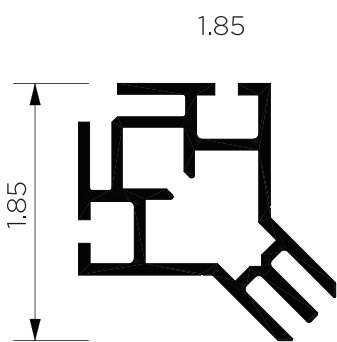

EXTRUSIONS

SEG

**200mm SMOOTH
SEG EXTRUSION**
(LIGHTBOX COMPATIBLE)

**100mm SMOOTH
SEG EXTRUSION**
(LIGHTBOX COMPATIBLE)

**80mm SMOOTH
SEG EXTRUSION**

**80mm BENDABLE
SEG EXTRUSION**
(LIGHTBOX COMPATIBLE)

HORIZONTAL BEND
SMALLEST RADIUS 35"

**40mm SMOOTH
SEG EXTRUSION**

**30mm SMOOTH
SEG EXTRUSION**

**HIDDEN CORNER
EXTRUSION**

**CUBE
EXTRUSION**

**RAIL
EXTRUSION**

**SEG LIGHTBLANKET
SPREADER**

**F SHAPE
EXTRUSION**

**CORNER
CLADDING**

**S SHAPE
EXTRUSION**

**62mm SYSTEM EXTRUSION
(LIGHTBOX COMPATIBLE)**

**55mm SYSTEM EXTRUSION
(LIGHTBOX COMPATIBLE)**

RAIL SLIM LIGHTBOX EXTRUSION

TUBE

1.00 ROUND TUBE
SMALLEST RADIUS 7"

1.50 ROUND TUBE
SMALLEST RADIUS 9"

2.00 ROUND TUBE
SMALLEST RADIUS 12"