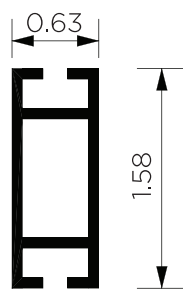

EXTRUSIONS

SEG

**200mm SMOOTH
SEG EXTRUSION**
(LIGHTBOX COMPATIBLE)

**100mm SMOOTH
SEG EXTRUSION**
(LIGHTBOX COMPATIBLE)

**80mm SMOOTH
SEG EXTRUSION**

**80mm BENDABLE
SEG EXTRUSION**
(LIGHTBOX COMPATIBLE)

HORIZONTAL BEND
SMALLEST RADIUS 35"

**40mm SMOOTH
SEG EXTRUSION**

**30mm SMOOTH
SEG EXTRUSION**

**HIDDEN CORNER
EXTRUSION**

**CUBE
EXTRUSION**

**RAIL
EXTRUSION**

**SEG LIGHTBLANKET
SPREADER**

**F SHAPE
EXTRUSION**

**CORNER
CLADDING**

**S SHAPE
EXTRUSION**

**62mm SYSTEM EXTRUSION
(LIGHTBOX COMPATIBLE)**

**55mm SYSTEM EXTRUSION
(LIGHTBOX COMPATIBLE)**

RAIL SLIM LIGHTBOX EXTRUSION

TUBE

1.00 ROUND TUBE
SMALLEST RADIUS 7"

1.50 ROUND TUBE
SMALLEST RADIUS 9"

2.00 ROUND TUBE
SMALLEST RADIUS 12"