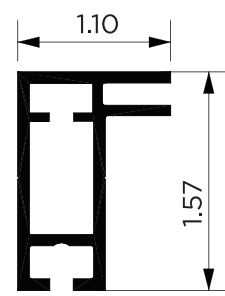

EXTRUSIONS

SEG

**200mm SMOOTH
SEG EXTRUSION**
(LIGHTBOX COMPATIBLE)

**100mm SMOOTH
SEG EXTRUSION**
(LIGHTBOX COMPATIBLE)

**80mm SMOOTH
SEG EXTRUSION**

**80mm BENDABLE
SEG EXTRUSION**
(LIGHTBOX COMPATIBLE)

HORIZONTAL BEND
SMALLEST RADIUS 35"

**40mm SMOOTH
SEG EXTRUSION**

**30mm SMOOTH
SEG EXTRUSION**

**HIDDEN CORNER
EXTRUSION**

**CUBE
EXTRUSION**

**RAIL
EXTRUSION**

**SEG LIGHTBLANKET
SPREADER**

**F SHAPE
EXTRUSION**

**CORNER
CLADDING**

**S SHAPE
EXTRUSION**

**62mm SYSTEM EXTRUSION
(LIGHTBOX COMPATIBLE)**

**55mm SYSTEM EXTRUSION
(LIGHTBOX COMPATIBLE)**

RAIL SLIM LIGHTBOX EXTRUSION

TUBE

1.00 ROUND TUBE
SMALLEST RADIUS 7"

1.50 ROUND TUBE
SMALLEST RADIUS 9"

2.00 ROUND TUBE
SMALLEST RADIUS 12"