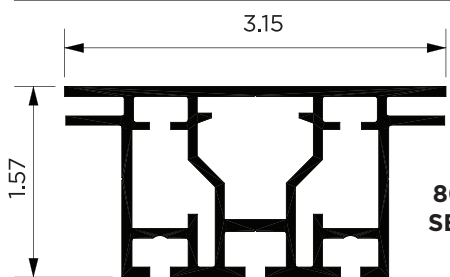

EXTRUSIONS

SEG

**200mm SMOOTH
SEG EXTRUSION**
(LIGHTBOX COMPATIBLE)

**100mm SMOOTH
SEG EXTRUSION**
(LIGHTBOX COMPATIBLE)

**80mm SMOOTH
SEG EXTRUSION**

**80mm BENDABLE
SEG EXTRUSION**
(LIGHTBOX COMPATIBLE)

HORIZONTAL BEND
SMALLEST RADIUS 35"

**40mm SMOOTH
SEG EXTRUSION**

**30mm SMOOTH
SEG EXTRUSION**

**HIDDEN CORNER
EXTRUSION**

**CUBE
EXTRUSION**

**RAIL
EXTRUSION**

**SEG LIGHTBLANKET
SPREADER**

**F SHAPE
EXTRUSION**

**CORNER
CLADDING**

**S SHAPE
EXTRUSION**

**62mm SYSTEM EXTRUSION
(LIGHTBOX COMPATIBLE)**

**55mm SYSTEM EXTRUSION
(LIGHTBOX COMPATIBLE)**

RAIL SLIM LIGHTBOX EXTRUSION

TUBE

1.00 ROUND TUBE
SMALLEST RADIUS 7"

1.50 ROUND TUBE
SMALLEST RADIUS 9"

2.00 ROUND TUBE
SMALLEST RADIUS 12"