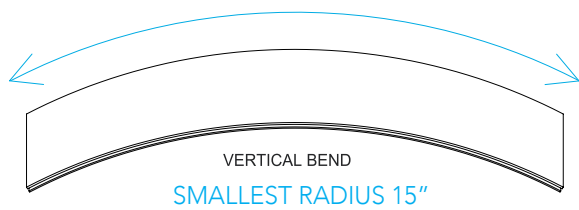

EXTRUSIONS

SEG

**200mm SMOOTH
SEG EXTRUSION**
(LIGHTBOX COMPATIBLE)

**100mm SMOOTH
SEG EXTRUSION**
(LIGHTBOX COMPATIBLE)

**80mm SMOOTH
SEG EXTRUSION**

**80mm BENDABLE
SEG EXTRUSION**
(LIGHTBOX COMPATIBLE)

HORIZONTAL BEND
SMALLEST RADIUS 35"

**40mm SMOOTH
SEG EXTRUSION**

**30mm SMOOTH
SEG EXTRUSION**

**HIDDEN CORNER
EXTRUSION**

**CUBE
EXTRUSION**

**RAIL
EXTRUSION**

**SEG LIGHTBLANKET
SPREADER**

**F SHAPE
EXTRUSION**

**CORNER
CLADDING**

**S SHAPE
EXTRUSION**

**62mm SYSTEM EXTRUSION
(LIGHTBOX COMPATIBLE)**

**55mm SYSTEM EXTRUSION
(LIGHTBOX COMPATIBLE)**

RAIL SLIM LIGHTBOX EXTRUSION

TUBE

1.00 ROUND TUBE
SMALLEST RADIUS 7"

1.50 ROUND TUBE
SMALLEST RADIUS 9"

2.00 ROUND TUBE
SMALLEST RADIUS 12"