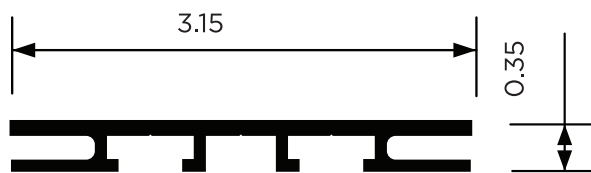

EXTRUSIONS

SEG

**200mm SMOOTH
SEG EXTRUSION**
(LIGHTBOX COMPATIBLE)

**100mm SMOOTH
SEG EXTRUSION**
(LIGHTBOX COMPATIBLE)

**80mm SMOOTH
SEG EXTRUSION**

**80mm BENDABLE
SEG EXTRUSION**
(LIGHTBOX COMPATIBLE)

HORIZONTAL BEND
SMALLEST RADIUS 35"

**40mm SMOOTH
SEG EXTRUSION**

**30mm SMOOTH
SEG EXTRUSION**

**HIDDEN CORNER
EXTRUSION**

**CUBE
EXTRUSION**

**RAIL
EXTRUSION**

**SEG LIGHTBLANKET
SPREADER**

**F SHAPE
EXTRUSION**

**CORNER
CLADDING**

**S SHAPE
EXTRUSION**

**62mm SYSTEM EXTRUSION
(LIGHTBOX COMPATIBLE)**

**55mm SYSTEM EXTRUSION
(LIGHTBOX COMPATIBLE)**

RAIL SLIM LIGHTBOX EXTRUSION

TUBE

1.00 ROUND TUBE
SMALLEST RADIUS 7"

1.50 ROUND TUBE
SMALLEST RADIUS 9"

2.00 ROUND TUBE
SMALLEST RADIUS 12"