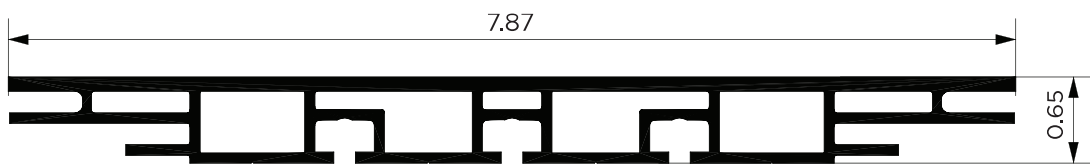

EXTRUSIONS

SEG

**200mm SMOOTH
SEG EXTRUSION**
(LIGHTBOX COMPATIBLE)

**100mm SMOOTH
SEG EXTRUSION**
(LIGHTBOX COMPATIBLE)

**80mm SMOOTH
SEG EXTRUSION**

**80mm BENDABLE
SEG EXTRUSION**
(LIGHTBOX COMPATIBLE)

HORIZONTAL BEND
SMALLEST RADIUS 35"

**40mm SMOOTH
SEG EXTRUSION**

**30mm SMOOTH
SEG EXTRUSION**

**HIDDEN CORNER
EXTRUSION**

**CUBE
EXTRUSION**

**RAIL
EXTRUSION**

**SEG LIGHTBLANKET
SPREADER**

**F SHAPE
EXTRUSION**

**CORNER
CLADDING**

**S SHAPE
EXTRUSION**

**62mm SYSTEM EXTRUSION
(LIGHTBOX COMPATIBLE)**

**55mm SYSTEM EXTRUSION
(LIGHTBOX COMPATIBLE)**

RAIL SLIM LIGHTBOX EXTRUSION

TUBE

1.00 ROUND TUBE
SMALLEST RADIUS 7"

1.50 ROUND TUBE
SMALLEST RADIUS 9"

2.00 ROUND TUBE
SMALLEST RADIUS 12"