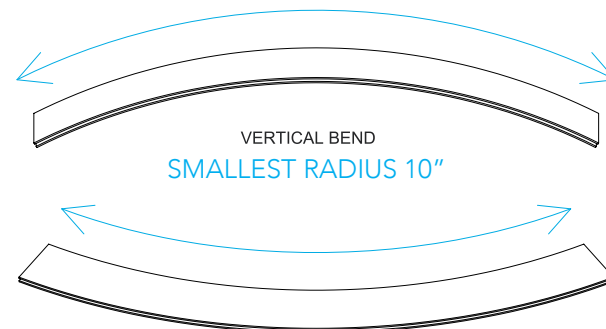

EXTRUSIONS

SEG

**200mm SMOOTH
SEG EXTRUSION**
(LIGHTBOX COMPATIBLE)

**100mm SMOOTH
SEG EXTRUSION**
(LIGHTBOX COMPATIBLE)

**80mm SMOOTH
SEG EXTRUSION**

**80mm BENDABLE
SEG EXTRUSION**
(LIGHTBOX COMPATIBLE)

HORIZONTAL BEND
SMALLEST RADIUS 35"

**40mm SMOOTH
SEG EXTRUSION**

**30mm SMOOTH
SEG EXTRUSION**

**HIDDEN CORNER
EXTRUSION**

**CUBE
EXTRUSION**

**RAIL
EXTRUSION**

**SEG LIGHTBLANKET
SPREADER**

**F SHAPE
EXTRUSION**

**CORNER
CLADDING**

**S SHAPE
EXTRUSION**

**62mm SYSTEM EXTRUSION
(LIGHTBOX COMPATIBLE)**

**55mm SYSTEM EXTRUSION
(LIGHTBOX COMPATIBLE)**

RAIL SLIM LIGHTBOX EXTRUSION

TUBE

1.00 ROUND TUBE
SMALLEST RADIUS 7"

1.50 ROUND TUBE
SMALLEST RADIUS 9"