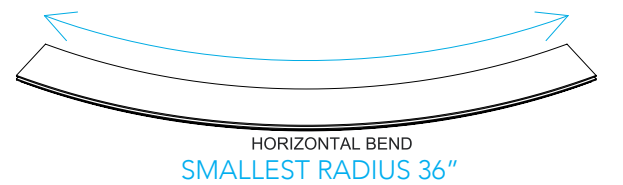

EXTRUSIONS

SEG

**200mm SMOOTH
SEG EXTRUSION**
(LIGHTBOX COMPATIBLE)

**100mm SMOOTH
SEG EXTRUSION**
(LIGHTBOX COMPATIBLE)

**80mm SMOOTH
SEG EXTRUSION**

**80mm BENDABLE
SEG EXTRUSION**
(LIGHTBOX COMPATIBLE)

HORIZONTAL BEND
SMALLEST RADIUS 35"

**40mm SMOOTH
SEG EXTRUSION**

**30mm SMOOTH
SEG EXTRUSION**

**HIDDEN CORNER
EXTRUSION**

**CUBE
EXTRUSION**

**RAIL
EXTRUSION**

**SEG LIGHTBLANKET
SPREADER**

**F SHAPE
EXTRUSION**

**CORNER
CLADDING**

**S SHAPE
EXTRUSION**

**62mm SYSTEM EXTRUSION
(LIGHTBOX COMPATIBLE)**

**55mm SYSTEM EXTRUSION
(LIGHTBOX COMPATIBLE)**

RAIL SLIM LIGHTBOX EXTRUSION

TUBE

1.00 ROUND TUBE
SMALLEST RADIUS 7"

1.50 ROUND TUBE
SMALLEST RADIUS 9"

2.00 ROUND TUBE
SMALLEST RADIUS 12"