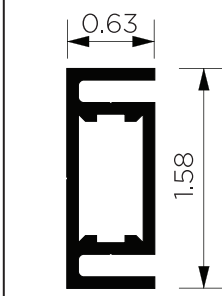

EXTRUSIONS

SEG

**200mm SMOOTH
SEG EXTRUSION**
(LIGHTBOX COMPATIBLE)

**100mm SMOOTH
SEG EXTRUSION**
(LIGHTBOX COMPATIBLE)

**80mm SMOOTH
SEG EXTRUSION**

**80mm BENDABLE
SEG EXTRUSION**
(LIGHTBOX COMPATIBLE)

HORIZONTAL BEND
SMALLEST RADIUS 35"

**40mm SMOOTH
SEG EXTRUSION**

**30mm SMOOTH
SEG EXTRUSION**

**HIDDEN CORNER
EXTRUSION**

**CUBE
EXTRUSION**

**RAIL
EXTRUSION**

**SEG LIGHTBLANKET
SPREADER**

**F SHAPE
EXTRUSION**

**CORNER
CLADDING**

**S SHAPE
EXTRUSION**

**62mm SYSTEM EXTRUSION
(LIGHTBOX COMPATIBLE)**

**55mm SYSTEM EXTRUSION
(LIGHTBOX COMPATIBLE)**

RAIL SLIM LIGHTBOX EXTRUSION

TUBE

1.00 ROUND TUBE
SMALLEST RADIUS 7"

1.50 ROUND TUBE
SMALLEST RADIUS 9"

2.00 ROUND TUBE
SMALLEST RADIUS 12"