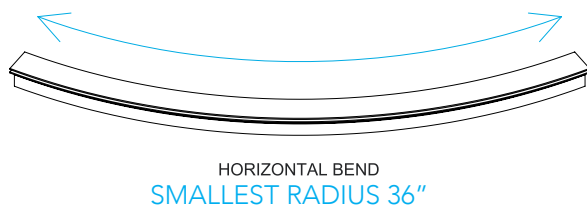

EXTRUSIONS

SEG

**200mm SMOOTH
SEG EXTRUSION**
(LIGHTBOX COMPATIBLE)

**100mm SMOOTH
SEG EXTRUSION**
(LIGHTBOX COMPATIBLE)

**80mm SMOOTH
SEG EXTRUSION**

**80mm BENDABLE
SEG EXTRUSION**
(LIGHTBOX COMPATIBLE)

HORIZONTAL BEND
SMALLEST RADIUS 35"

**40mm SMOOTH
SEG EXTRUSION**

**30mm SMOOTH
SEG EXTRUSION**

**HIDDEN CORNER
EXTRUSION**

**CUBE
EXTRUSION**

**RAIL
EXTRUSION**

**SEG LIGHTBLANKET
SPREADER**

**F SHAPE
EXTRUSION**

**CORNER
CLADDING**

**S SHAPE
EXTRUSION**

**62mm SYSTEM EXTRUSION
(LIGHTBOX COMPATIBLE)**

**55mm SYSTEM EXTRUSION
(LIGHTBOX COMPATIBLE)**

RAIL SLIM LIGHTBOX EXTRUSION

TUBE

1.00 ROUND TUBE
SMALLEST RADIUS 7"

1.50 ROUND TUBE
SMALLEST RADIUS 9"

2.00 ROUND TUBE
SMALLEST RADIUS 12"