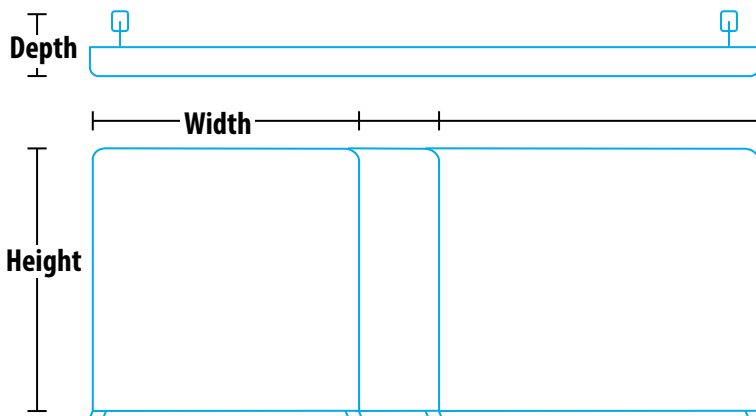

### DIMENSIONS

	VC-20	VC-10	VC-8
<b>Width</b>	236.25"	118"	95.5"
<b>Height</b>	89.75"	89.75"	89.75"
<b>Depth</b>	33"	32"	32"

Note: Art templates available.

\*Defective hardware will be replaced or repaired for the life of the product. Shipping costs are not covered under the Warranty.