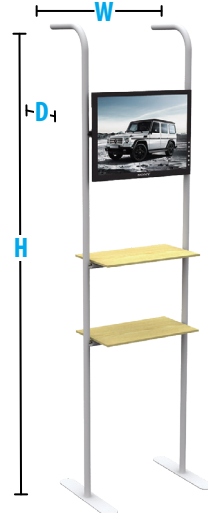

### SO-1

**FRAME DIMENSIONS**

Width	28"
Height	90"
Depth	12"
Weight	35lbs.

**INCLUDES**

- 3 Display Shelves
  - Monitor Mount\*
- \*monitor not included

**SHELF DIMENSIONS**

Width	25"
Height	11.5"

\*Stand Offs only connect to Straight Walls and Flat Panels

### SO-2

**FRAME DIMENSIONS**

Width	28"
Height	90"
Depth	14"
Weight	35lbs.

**INCLUDES**

- 1 Display Shelves
  - Monitor Mount\*
- \*monitor not included

**SHELF DIMENSIONS**

Width	25"
Height	11.5"

\*Stand Offs only connect to Straight Walls and Flat Panels

### SO-3

**FRAME DIMENSIONS**

Width	28"
Height	90"
Depth	12"
Weight	35lbs.

**INCLUDES**

- 1 Display Shelf
  - 1 Hanger Rack
  - Monitor Mount\*
- \*monitor not included

**SHELF DIMENSIONS**

Width	25"
Height	11.5"

### SO-4

**FRAME DIMENSIONS**

Width	28"
Height	90"
Depth	12"
Weight	35lbs.

**INCLUDES**

- 2 Display Shelves
  - Monitor Mount\*
- \*monitor not included

**SHELF DIMENSIONS**

Width	25"
Height	11.5"

\*Stand Offs only connect to Straight Walls and Flat Panels