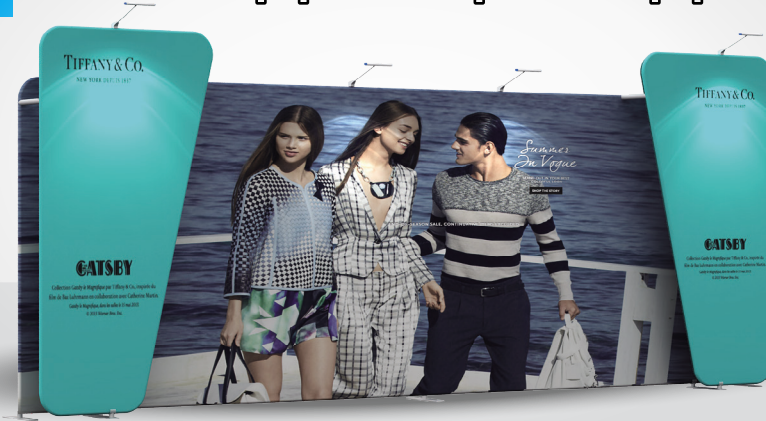

Top View

Concept 20-10

234.83" W x 95.78" H