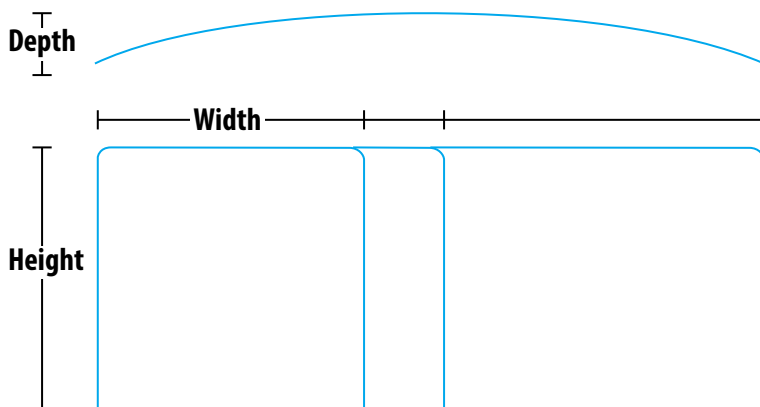

### DIMENSIONS

	HC-20	HC-10	HC-8
<b>Width</b>	236.25"	118"	95.75"
<b>Height</b>	89.75"	89.75"	89.75"
<b>Depth</b>	47.25"	23.5"	17.75"

Note: Art templates available.

\*Defective hardware will be replaced or repaired for the life of the product. Shipping costs are not covered under the Warranty.