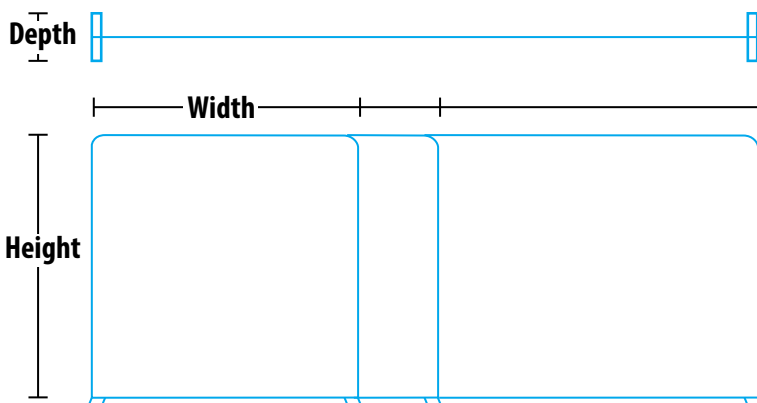

### DIMENSIONS

	SW-20	SW-10	SW-8
Width	234.5"	115"	96"
Height	89.75"	89.75"	89.75"
Depth	19"	19"	19"

Note: Art templates available.

\*Defective hardware will be replaced or repaired for the life of the product. Shipping costs are not covered under the Warranty.