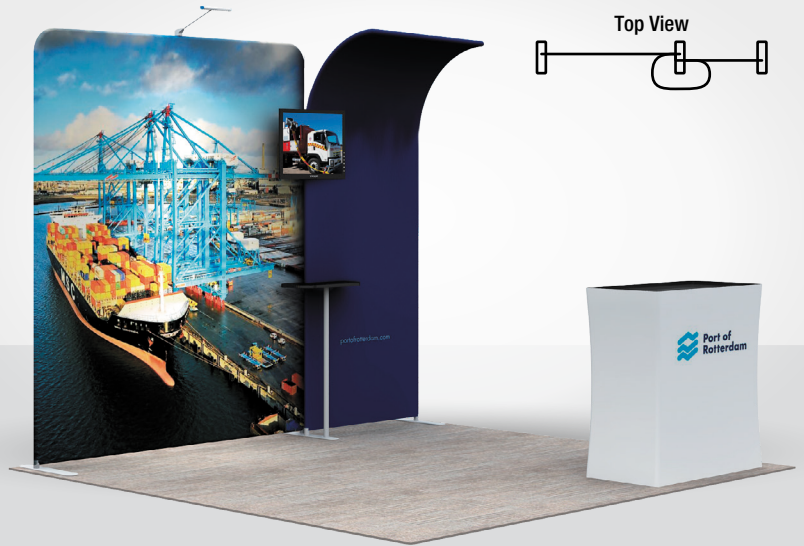

Concept 10-7

114.98" W x 95.78" H

Walls / Panels

Infinity Sloped - OP-C4	1
Infinity Lip - OP-A6	1

Graphics

Infinity Sloped - OP-C4 - SR - 1 sided	1
Infinity Lip - OP-A6 - 1 sided	1
Infinity Travel Case Counter Graphic	1

Accessories

ST - 5 Left	1
Monitor Bracket	1
Infinity Travel Case Counter	1
Slimline LED Wall Wash	1
35mm Light Clamp	1
35mm S Clip	1

Concept 10-8

114.98" W x 95.78" H

Walls / Panels

Infinity Flat - OP-C1	1
Infinity Lip - OP-A6	1

Graphics

Infinity Flat - OP-C1 - 1 sided	1
Infinity Lip - OP-A6 - 1 sided	1
Infinity Travel Case Counter Graphic	1

Accessories

ST - 5 Left	1
Monitor Bracket	1
Infinity Travel Case Counter	1
Slimline LED Wall Wash	1
35mm Light Clamp	1
35mm S Clip	1

Concept 10-9

114.98" W x 95.78" H

Walls / Panels

Infinity Arched - OP-C5	1
Infinity Lip - OP-A6	1

Graphics

Infinity Arched - OP-C5 - 1 sided	1
Infinity Lip - OP-A6 - 1 sided	1
Infinity Travel Case Counter Graphic	1

Accessories

ST - 5 Left	1
Monitor Bracket	1
Infinity Travel Case Counter	1
Slimline LED Wall Wash	1
35mm Light Clamp	1
35mm S Clip	1