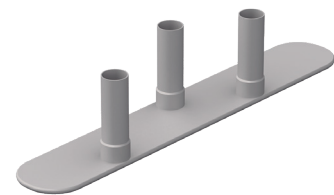

3 or 2 Post Foot - Left Center

DIMENSIONS

Width	3"
Length	19"

*Removable center post

CASES

OUTER DIMENSIONS

Length	38.5"
Width	16.5"
Depth	15"

INNER DIMENSIONS

Length	35.5"
Width	14"
Depth	12"