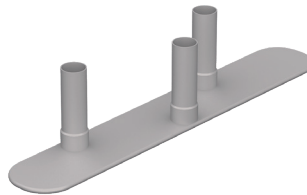

# FEET

Single Post Foot

**DIMENSIONS**

Width	2"
Length	18"

3 or 2 Post Foot - Right Center

**DIMENSIONS**

Width	3"
Length	19"

\*Removable center post