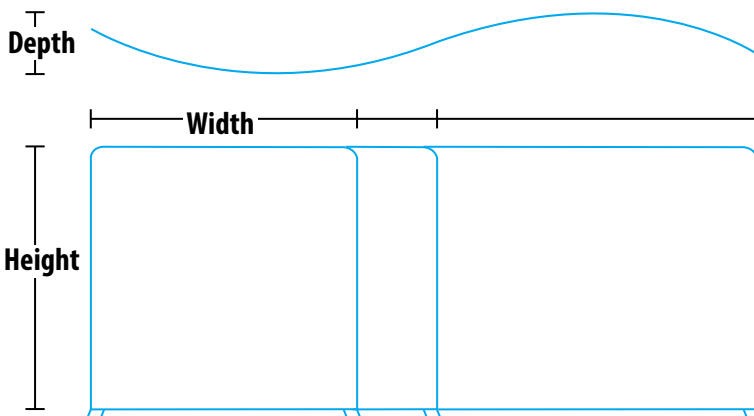

### DIMENSIONS

	WW-20	WW-10	WW-8
<b>Width</b>	234.75"	118"	91"
<b>Height</b>	89.75"	89.75"	89.75"
<b>Depth</b>	48.5"	25"	23.5"

Note: Art templates available.

\*Defective hardware will be replaced or repaired for the life of the product. Shipping costs are not covered under the Warranty.